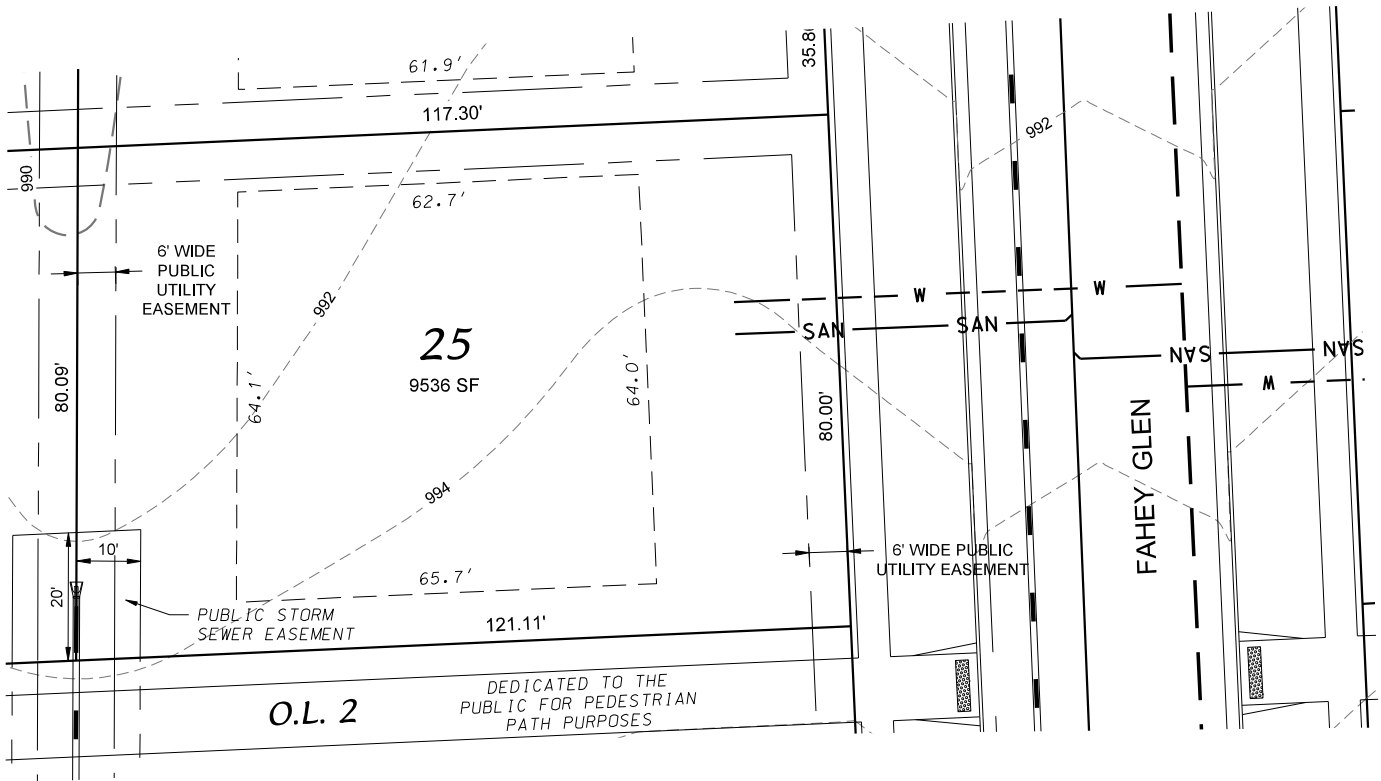

# Fahey Fields - Lot 25

FRONT YARD SETBACK: 30'  
 SIDE YARD SETBACK: 8'  
 STREET SIDE YARD SETBACK: 25'  
 REAR YARD SETBACK: 25'

**D'ONOFRIO KOTTKE AND ASSOCIATES, INC.**  
 7530 Westward Way, Madison, WI 53717  
 Phone: 608.833.7530 • Fax: 608.833.1089  
 YOUR NATURAL RESOURCE FOR LAND DEVELOPMENT