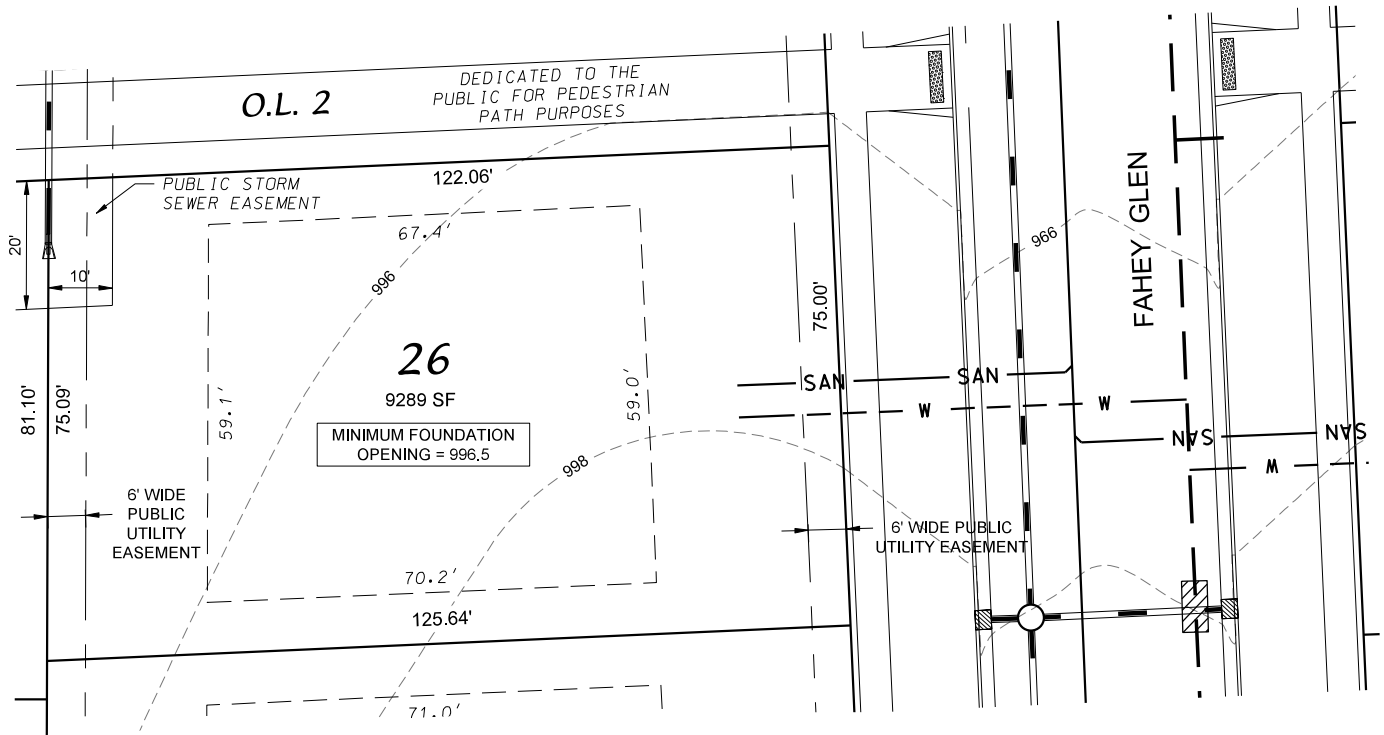

Fahey Fields - Lot 26

FRONT YARD SETBACK: 30'
 SIDE YARD SETBACK: 8'
 STREET SIDE YARD SETBACK: 25'
 REAR YARD SETBACK: 25'

D'ONOFRIO KOTTKE AND ASSOCIATES, INC.

7530 Westward Way, Madison, WI 53717
 Phone: 608.833.7530 • Fax: 608.833.1089
 YOUR NATURAL RESOURCE FOR LAND DEVELOPMENT