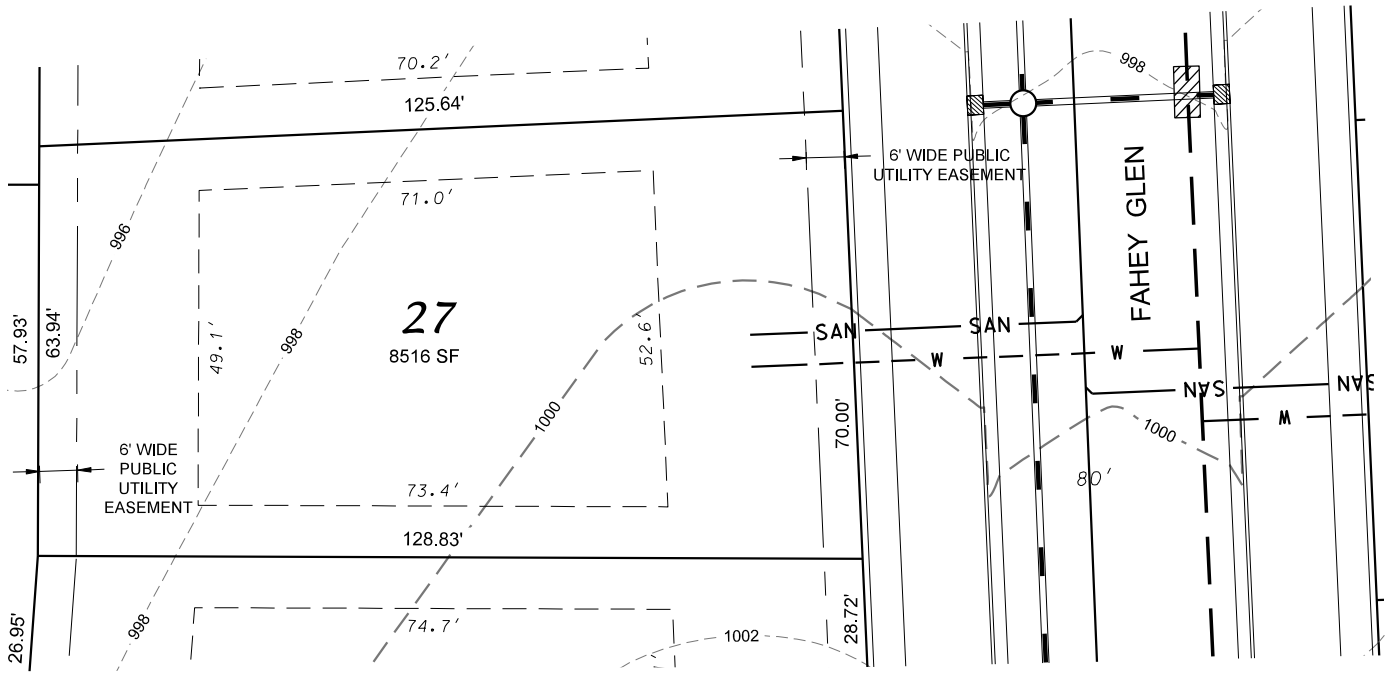

Fahey Fields - Lot 27

FRONT YARD SETBACK: 30'
 SIDE YARD SETBACK: 8'
 STREET SIDE YARD SETBACK: 25'
 REAR YARD SETBACK: 25'

D'ONOFRIO KOTTKE AND ASSOCIATES, INC.
 7530 Westward Way, Madison, WI 53717
 Phone: 608.833.7530 • Fax: 608.833.1089
 YOUR NATURAL RESOURCE FOR LAND DEVELOPMENT