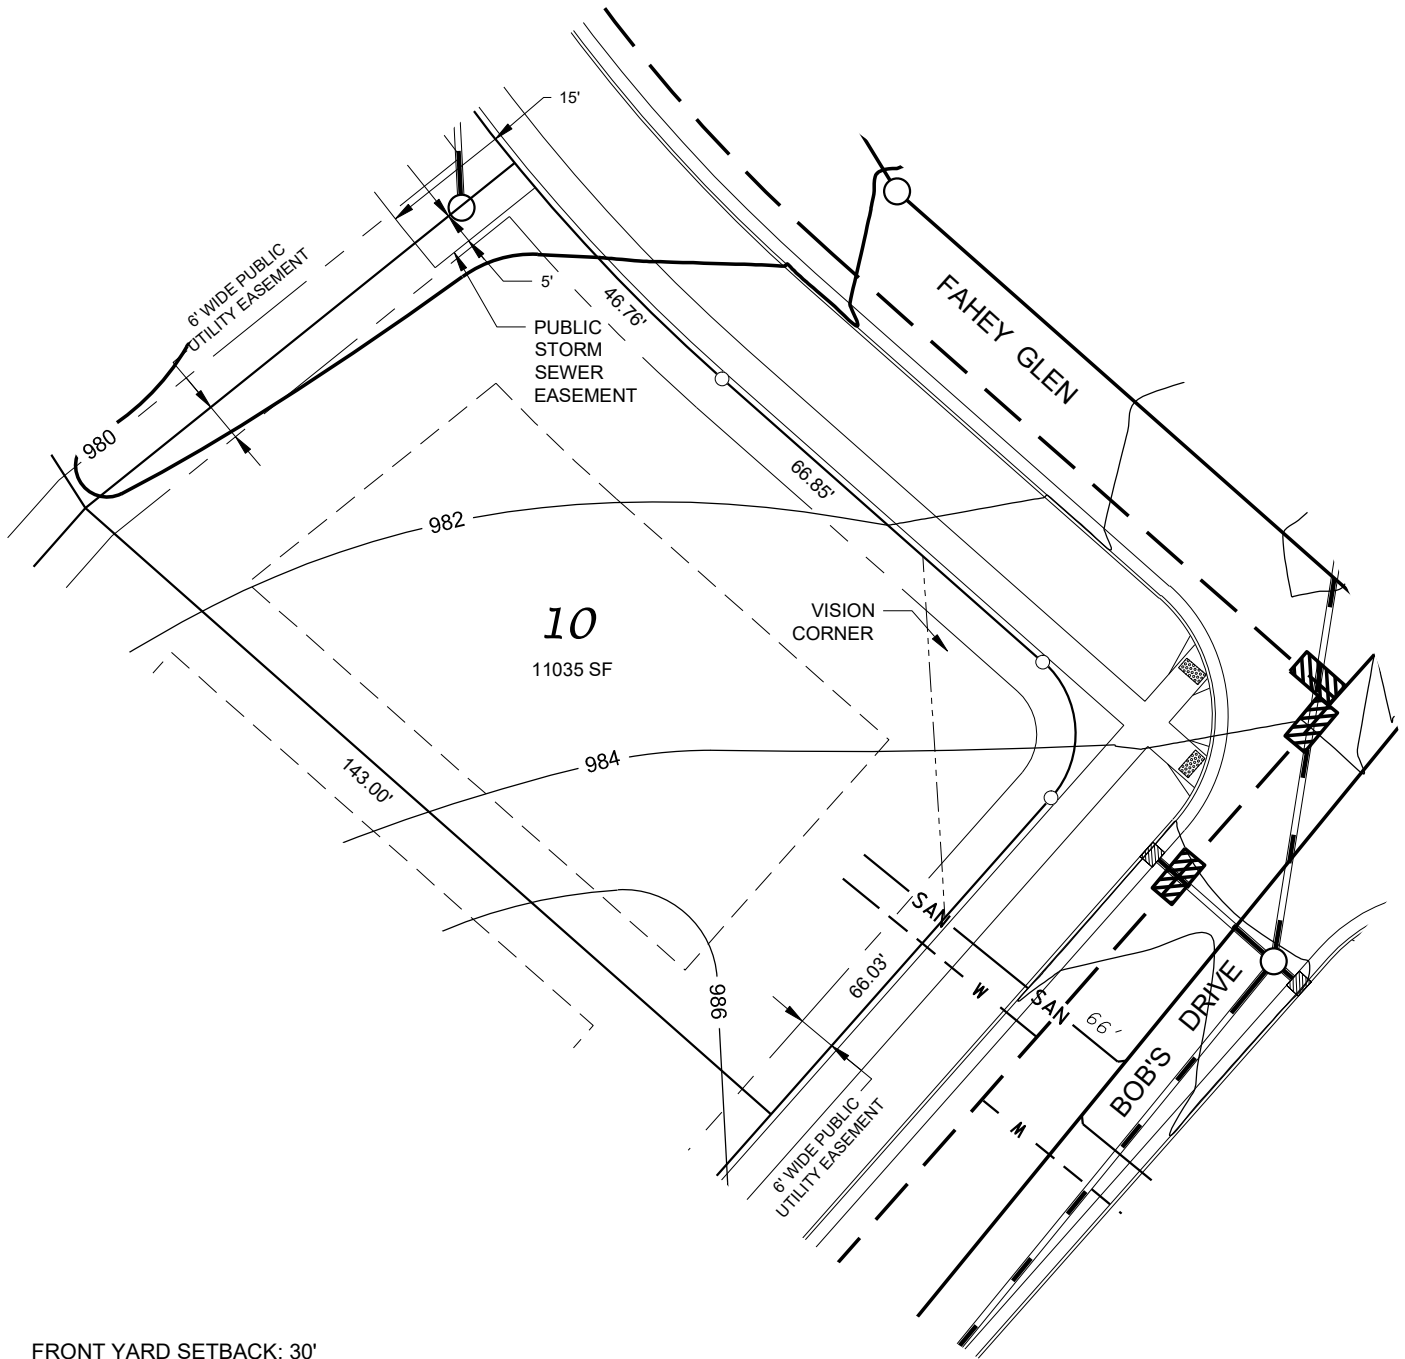

# Fahey Fields - Lot 10

FRONT YARD SETBACK: 30'  
 SIDE YARD SETBACK: 8'  
 STREET SIDE YARD SETBACK: 25'  
 REAR YARD SETBACK: 25'

**D'ONOFRIO KOTTKE AND ASSOCIATES, INC.**  
 7530 Westward Way, Madison, WI 53717  
 Phone: 608.833.7530 • Fax: 608.833.1089  
 YOUR NATURAL RESOURCE FOR LAND DEVELOPMENT