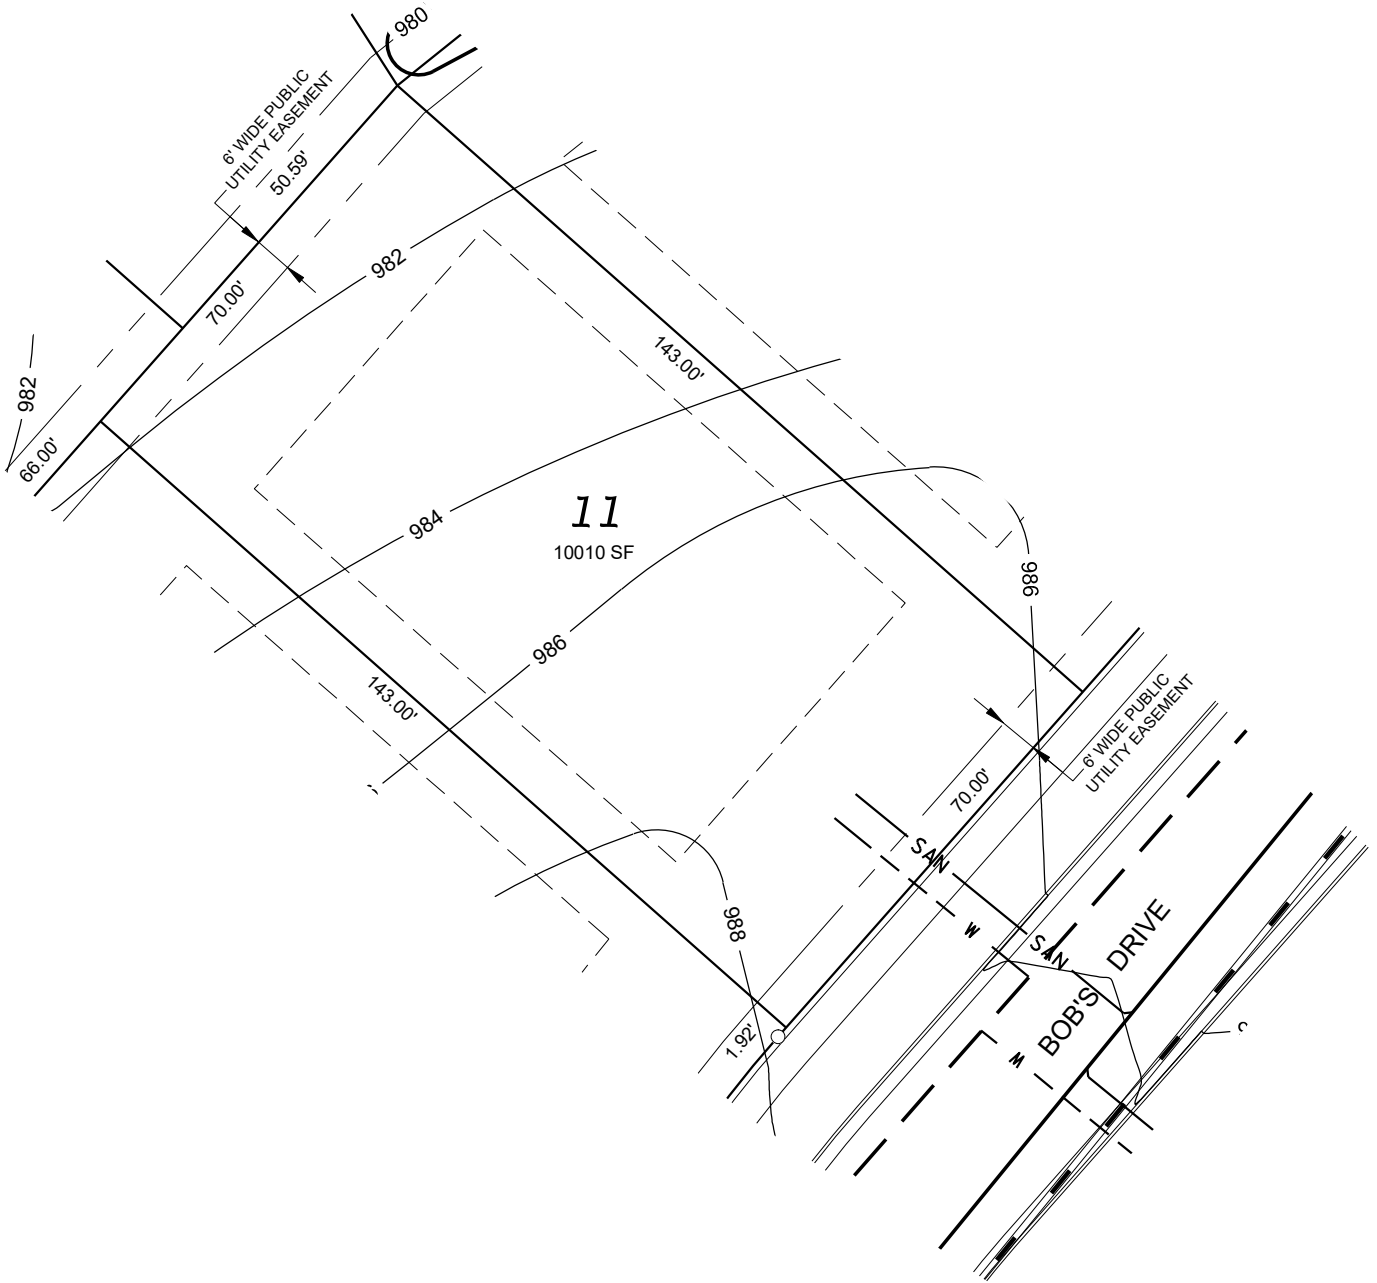

# Fahey Fields - Lot 11

FRONT YARD SETBACK: 30'  
 SIDE YARD SETBACK: 8'  
 STREET SIDE YARD SETBACK: 25'  
 REAR YARD SETBACK: 25'

**D'ONOFRIO KOTTKE AND ASSOCIATES, INC.**

7530 Westward Way, Madison, WI 53717  
 Phone: 608.833.7530 • Fax: 608.833.1089

**YOUR NATURAL RESOURCE FOR LAND DEVELOPMENT**

Scale 1" = 30'

DATE: 02-05-16  
 F.N.: 15-05-103  
 REV.

DRAWN BY: JMS

U:/USER/1505103/DRAWINGS/SALES MAPS.DWG