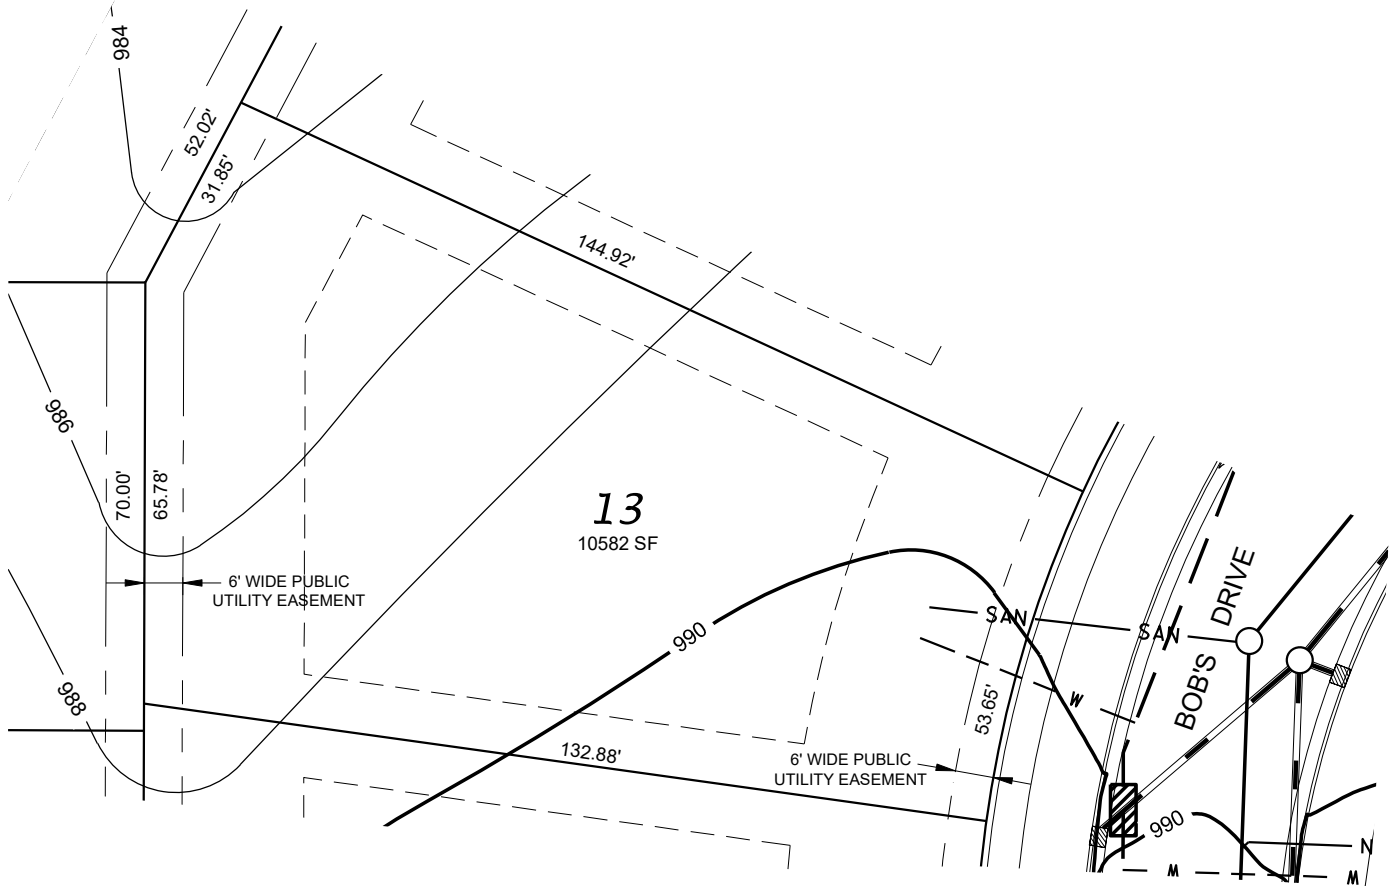

Fahey Fields - Lot 13

FRONT YARD SETBACK: 30'
 SIDE YARD SETBACK: 8'
 STREET SIDE YARD SETBACK: 25'
 REAR YARD SETBACK: 25'

D'ONOFRIO KOTTKE AND ASSOCIATES, INC.
 7530 Westward Way, Madison, WI 53717
 Phone: 608.833.7530 • Fax: 608.833.1089
 YOUR NATURAL RESOURCE FOR LAND DEVELOPMENT

0 30

Scale 1" = 30'

DATE: 02-05-16
 F.N.: 15-05-103
 REV.

DRAWN BY: JMS

U:/USER/1505103/DRAWINGS/SALES MAPS.DWG