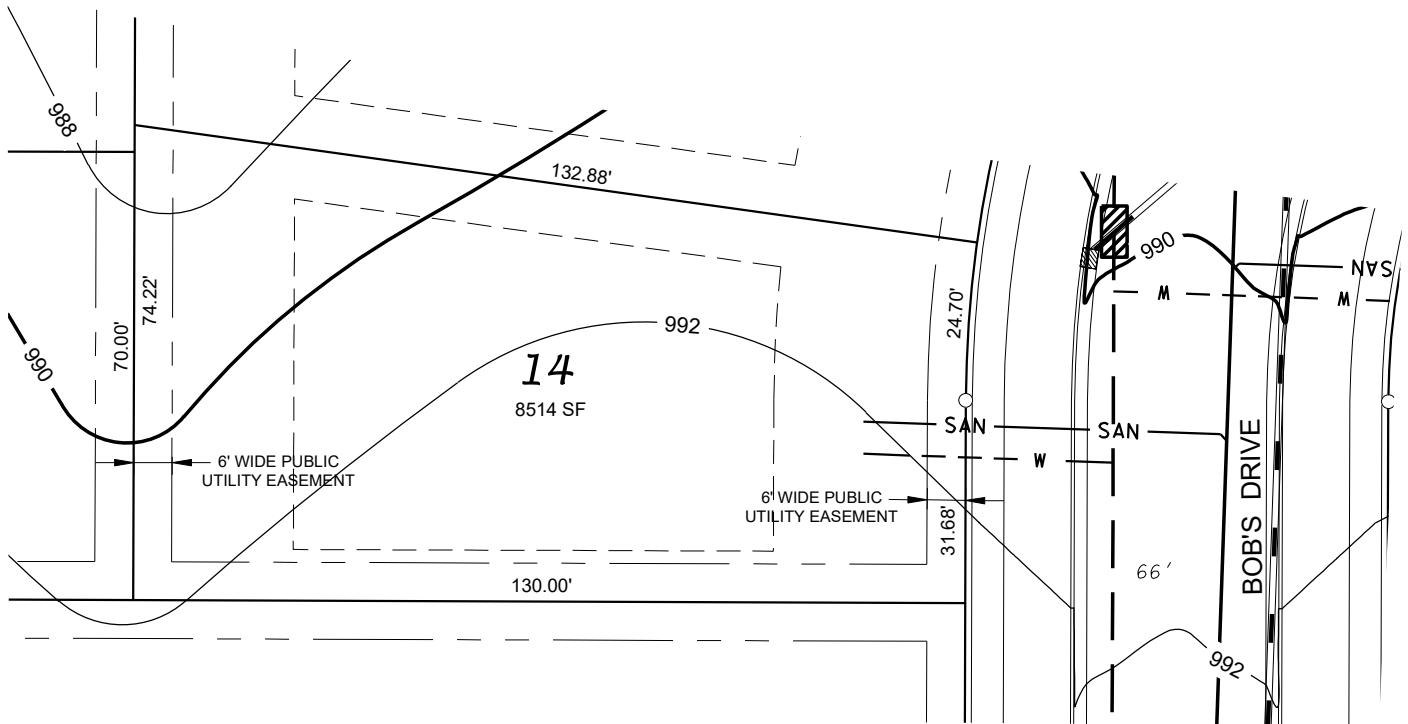

Fahey Fields - Lot 14

FRONT YARD SETBACK: 30'
 SIDE YARD SETBACK: 8'
 STREET SIDE YARD SETBACK: 25'
 REAR YARD SETBACK: 25'

D'ONOFRIO KOTTKE AND ASSOCIATES, INC.
 7530 Westward Way, Madison, WI 53717
 Phone: 608.833.7530 • Fax: 608.833.1089
 YOUR NATURAL RESOURCE FOR LAND DEVELOPMENT