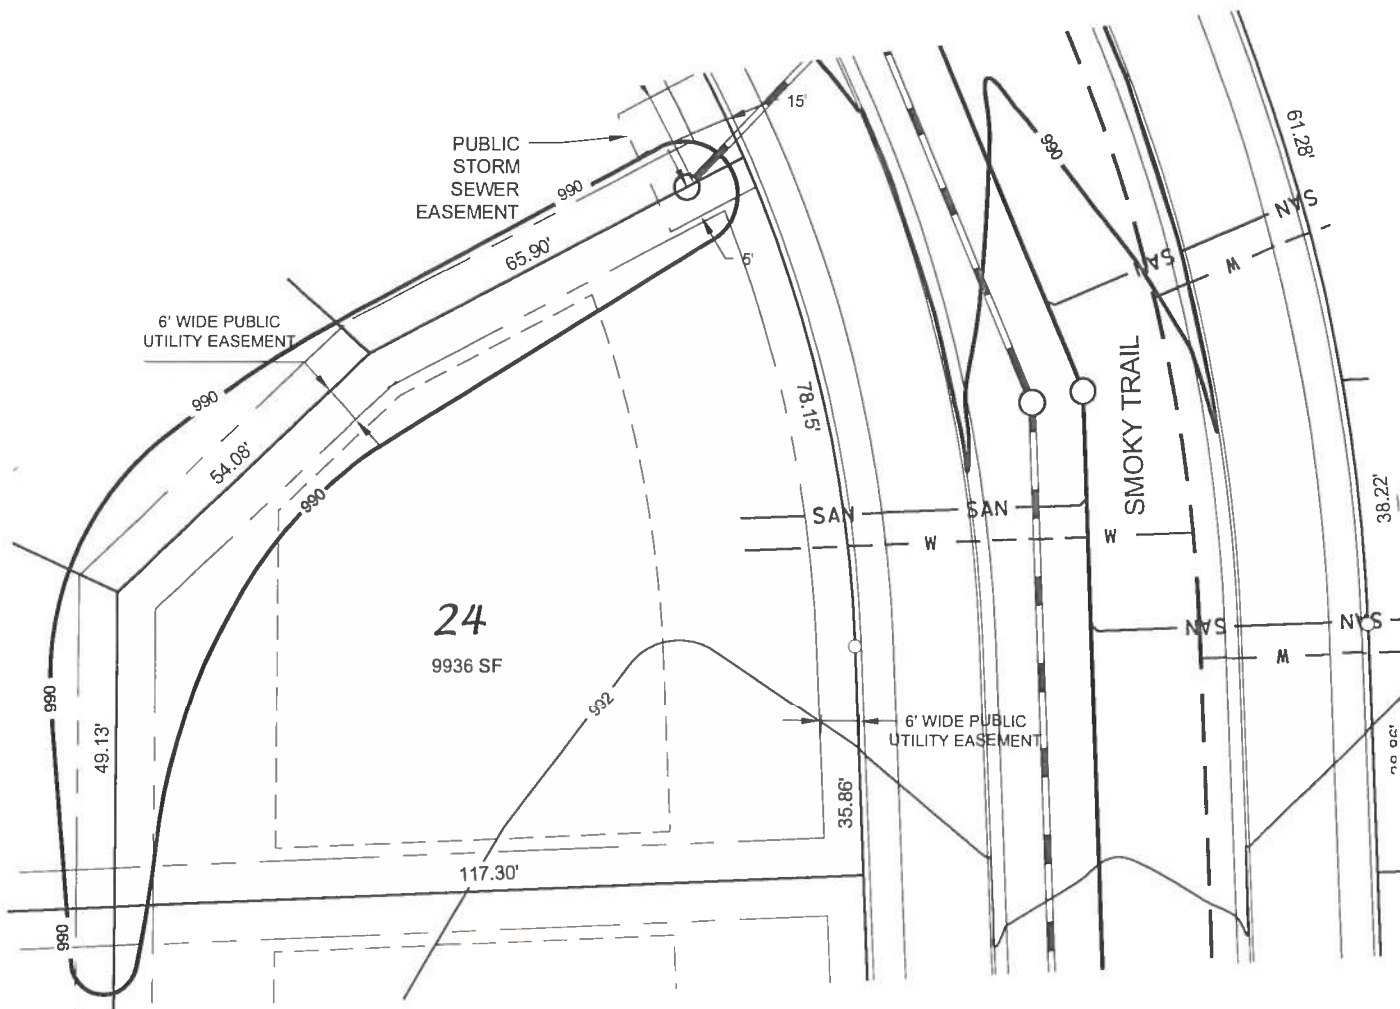

Fahey Fields - Lot 24

FRONT YARD SETBACK: 30'
 SIDE YARD SETBACK: 8'
 STREET SIDE YARD SETBACK: 25'
 REAR YARD SETBACK: 25'

D'ONOFRIO KOTTKE AND ASSOCIATES, INC.
 7530 Westward Way, Madison, WI 53717
 Phone: 608.833.7530 • Fax: 608.833.1089
YOUR NATURAL RESOURCE FOR LAND DEVELOPMENT

DATE: 03-09-18
 F.N.: 17-05-157
 REV.

DRAWN BY: KRG