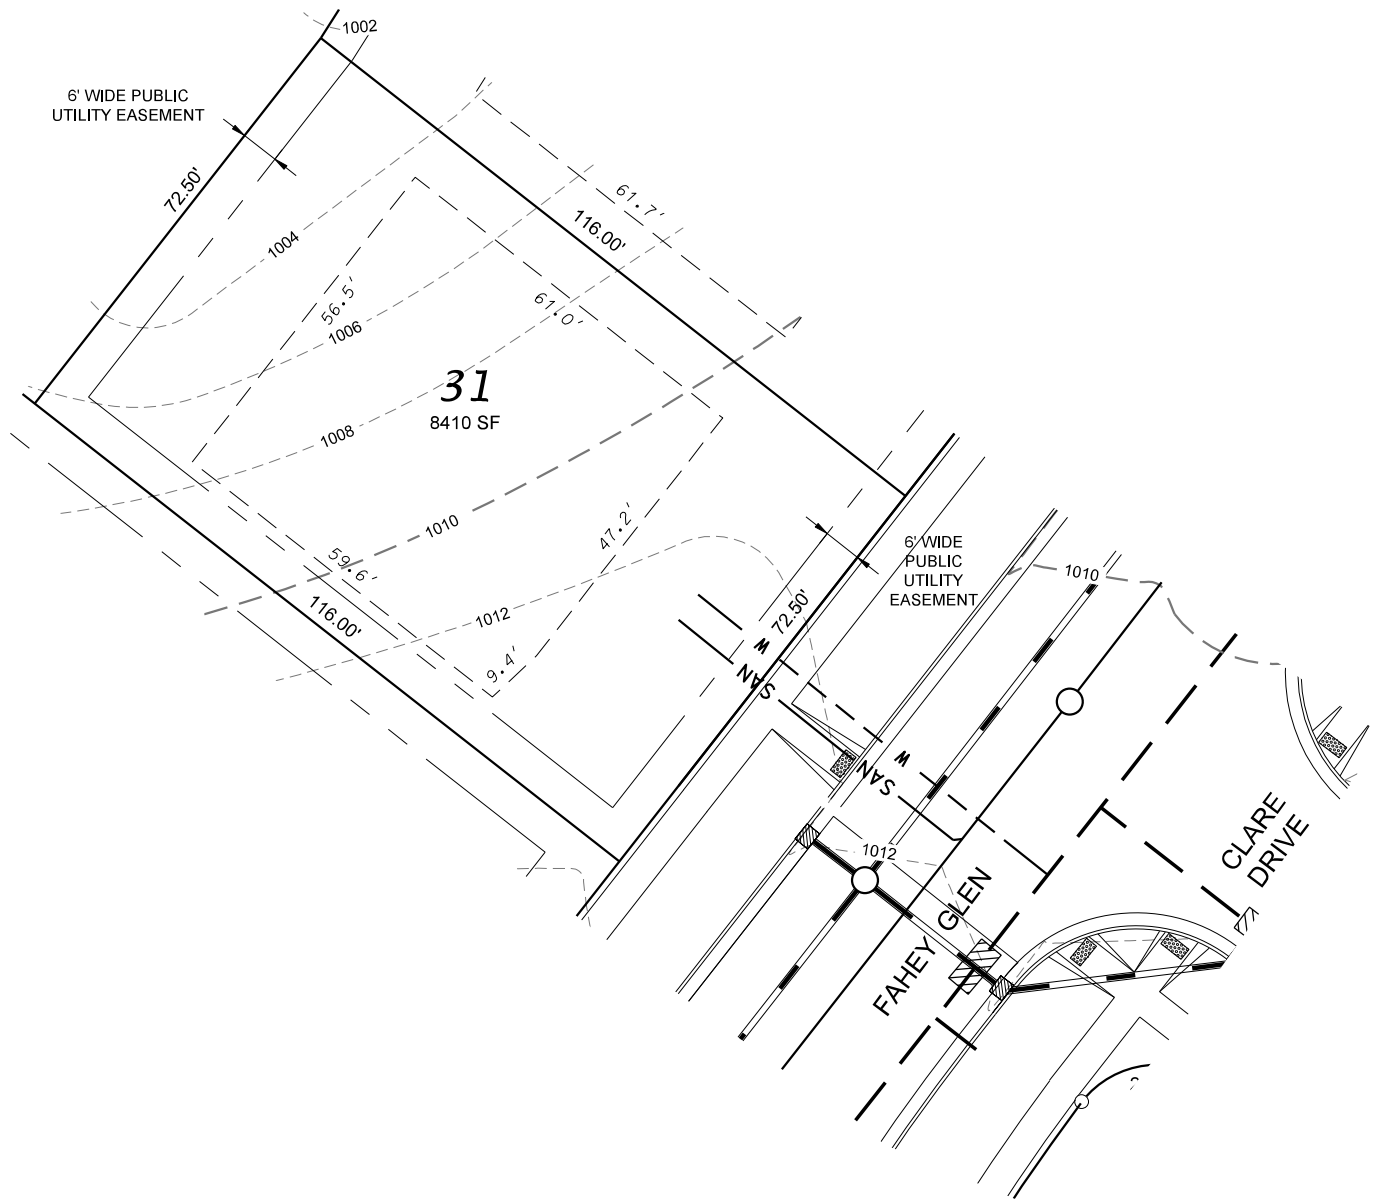

Fahey Fields - Lot 31

FRONT YARD SETBACK: 30'
 SIDE YARD SETBACK: 8'
 STREET SIDE YARD SETBACK: 25'
 REAR YARD SETBACK: 25'

D'ONOFRIO KOTTKE AND ASSOCIATES, INC.

7530 Westward Way, Madison, WI 53717
 Phone: 608.833.7530 • Fax: 608.833.1089
YOUR NATURAL RESOURCE FOR LAND DEVELOPMENT