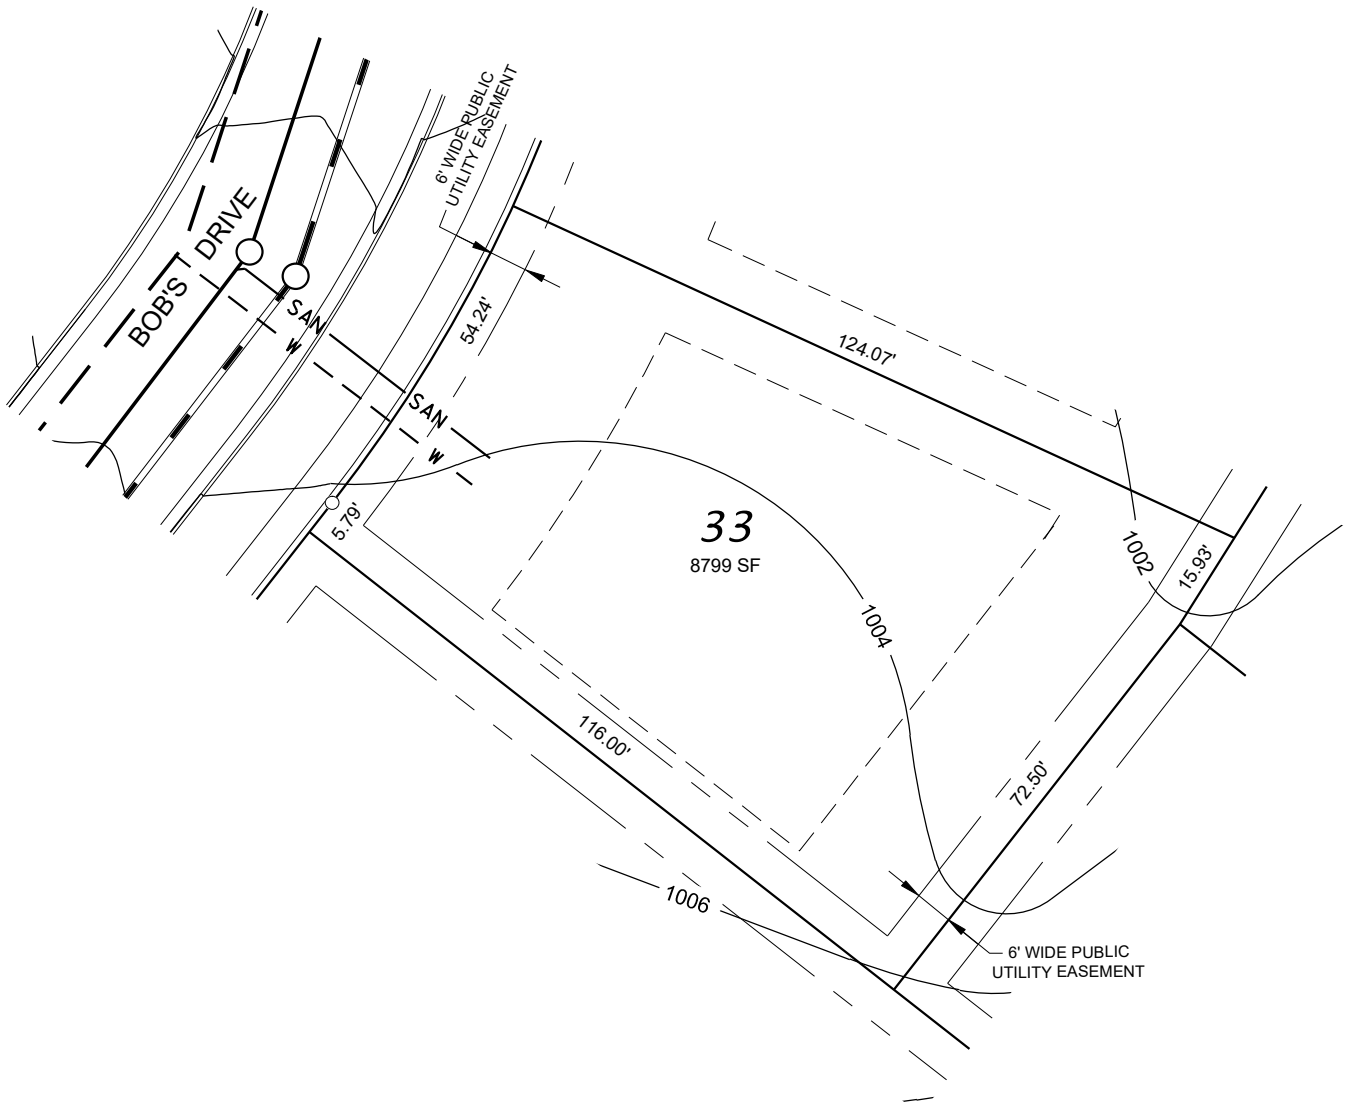

Fahey Fields - Lot 33

FRONT YARD SETBACK: 30'
 SIDE YARD SETBACK: 8'
 STREET SIDE YARD SETBACK: 25'
 REAR YARD SETBACK: 25'

D'ONOFRIO KOTTKE AND ASSOCIATES, INC.
 7530 Westward Way, Madison, WI 53717
 Phone: 608.833.7530 • Fax: 608.833.1089
 YOUR NATURAL RESOURCE FOR LAND DEVELOPMENT

DATE: 02-05-16
 F.N.: 15-05-103
 REV.

DRAWN BY: JMS