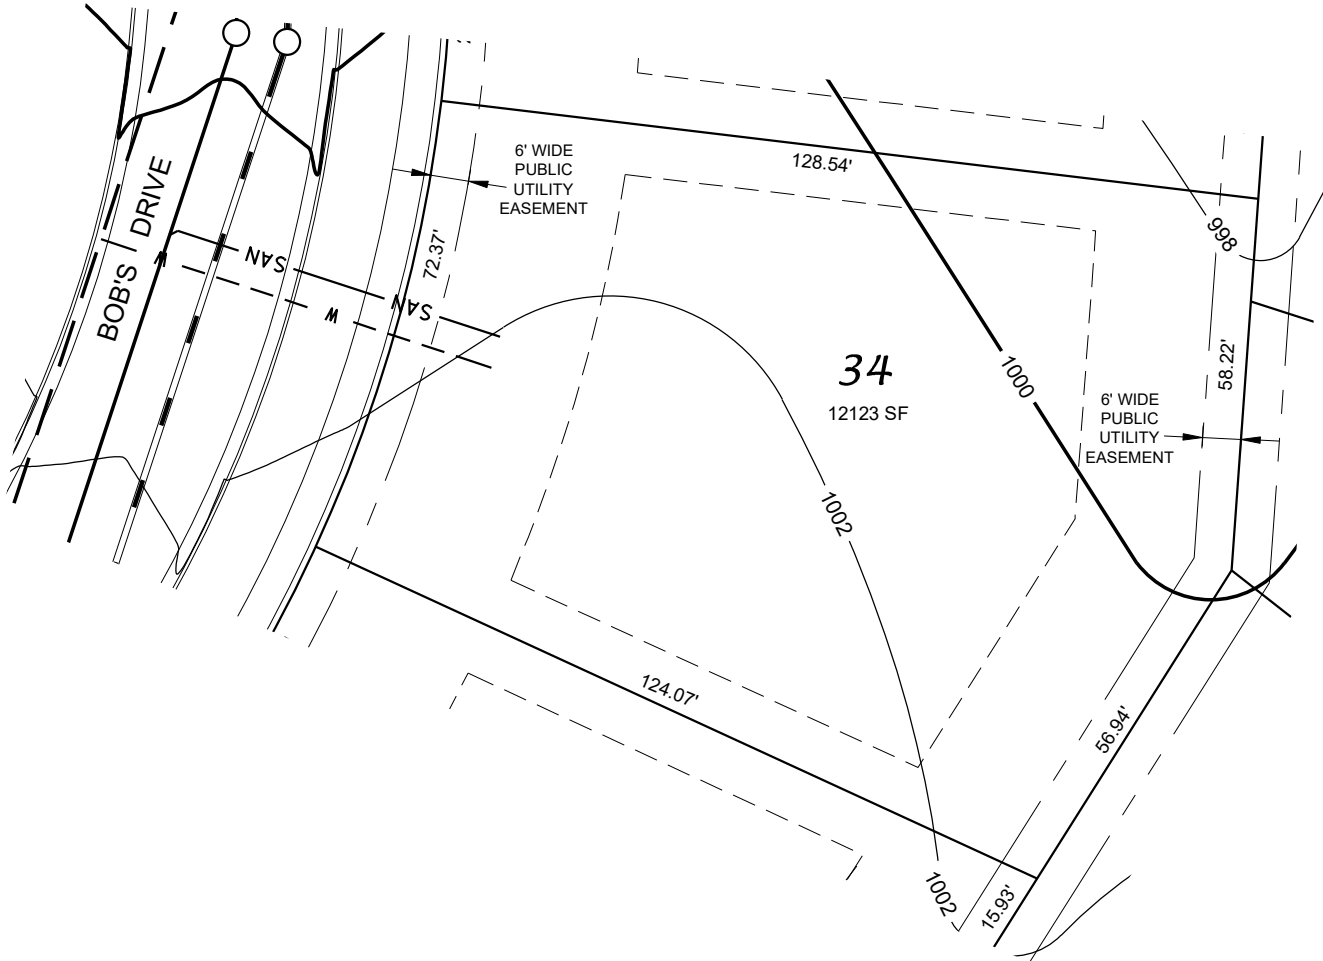

Fahey Fields - Lot 34

FRONT YARD SETBACK: 30'
 SIDE YARD SETBACK: 8'
 STREET SIDE YARD SETBACK: 25'
 REAR YARD SETBACK: 25'

D'ONOFRIO KOTTKE AND ASSOCIATES, INC.

7530 Westward Way, Madison, WI 53717
 Phone: 608.833.7530 • Fax: 608.833.1089

YOUR NATURAL RESOURCE FOR LAND DEVELOPMENT

Scale 1" = 30'

DATE: 02-05-16
 F.N.: 15-05-103
 REV.

DRAWN BY: JMS

U:/USER/1505103/DRAWINGS/SALES MAPS.DWG