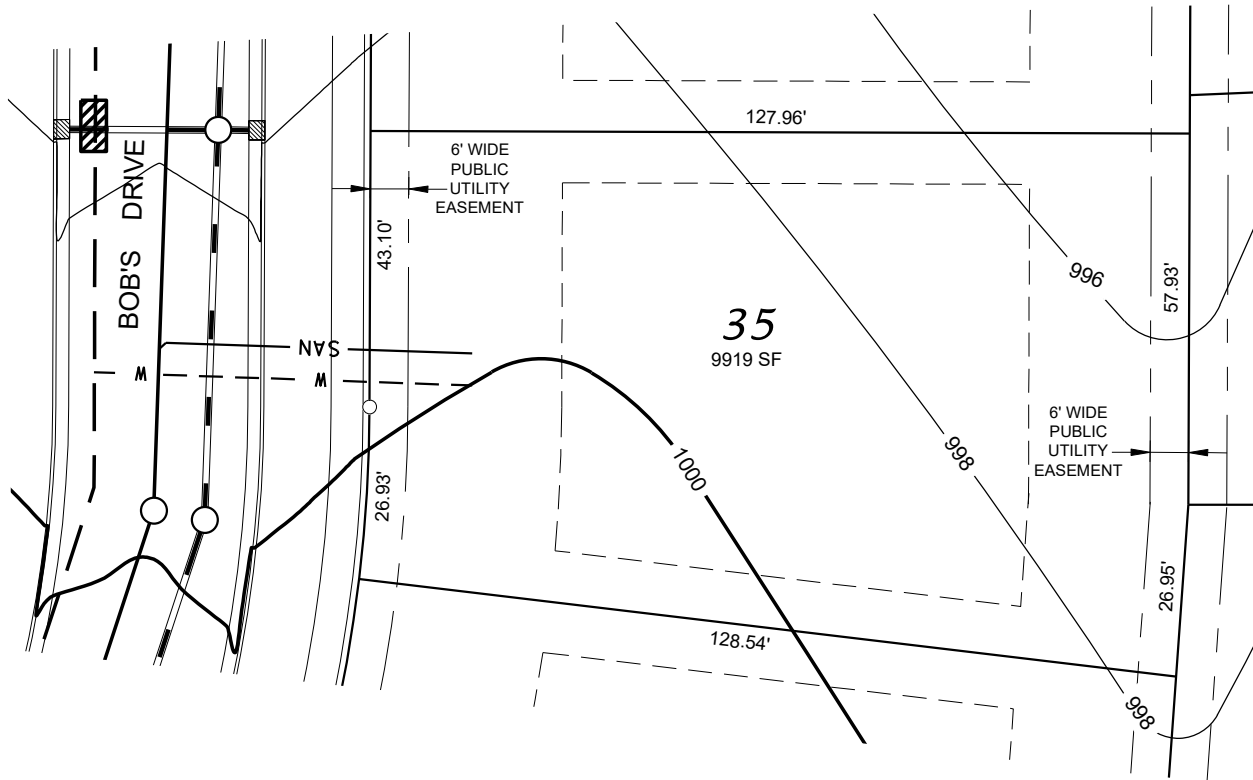

# Fahey Fields - Lot 35

FRONT YARD SETBACK: 30'  
SIDE YARD SETBACK: 8'  
STREET SIDE YARD SETBACK: 25'  
REAR YARD SETBACK: 25'

**D'ONOFRIO KOTTKE AND ASSOCIATES, INC.**  
7530 Westward Way, Madison, WI 53717  
Phone: 608.833.7530 • Fax: 608.833.1089  
YOUR NATURAL RESOURCE FOR LAND DEVELOPMENT

DATE: 02-05-16  
F.N.: 15-05-103  
REV.

DRAWN BY: JMS