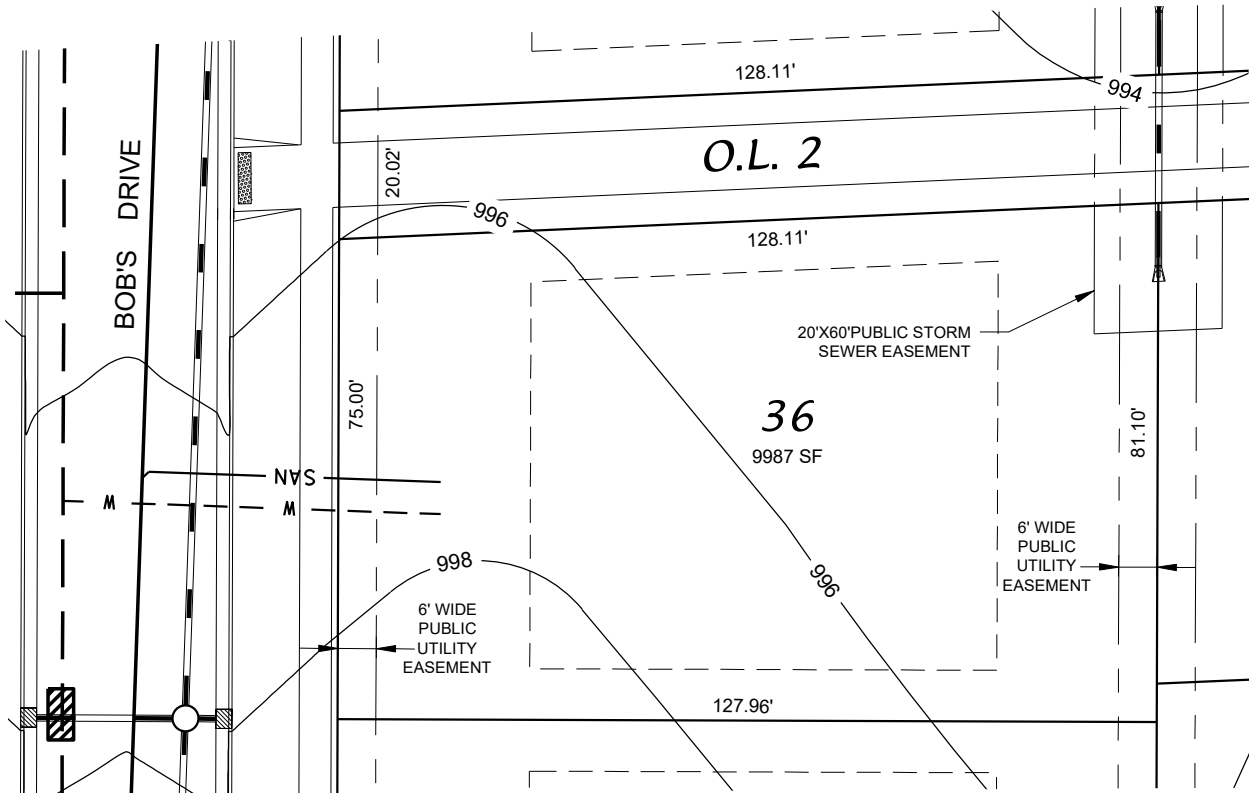

# Fahey Fields - Lot 36

FRONT YARD SETBACK: 30'  
 SIDE YARD SETBACK: 8'  
 STREET SIDE YARD SETBACK: 25'  
 REAR YARD SETBACK: 25'

**D'ONOFRIO KOTTKE AND ASSOCIATES, INC.**  
 7530 Westward Way, Madison, WI 53717  
 Phone: 608.833.7530 • Fax: 608.833.1089  
 YOUR NATURAL RESOURCE FOR LAND DEVELOPMENT