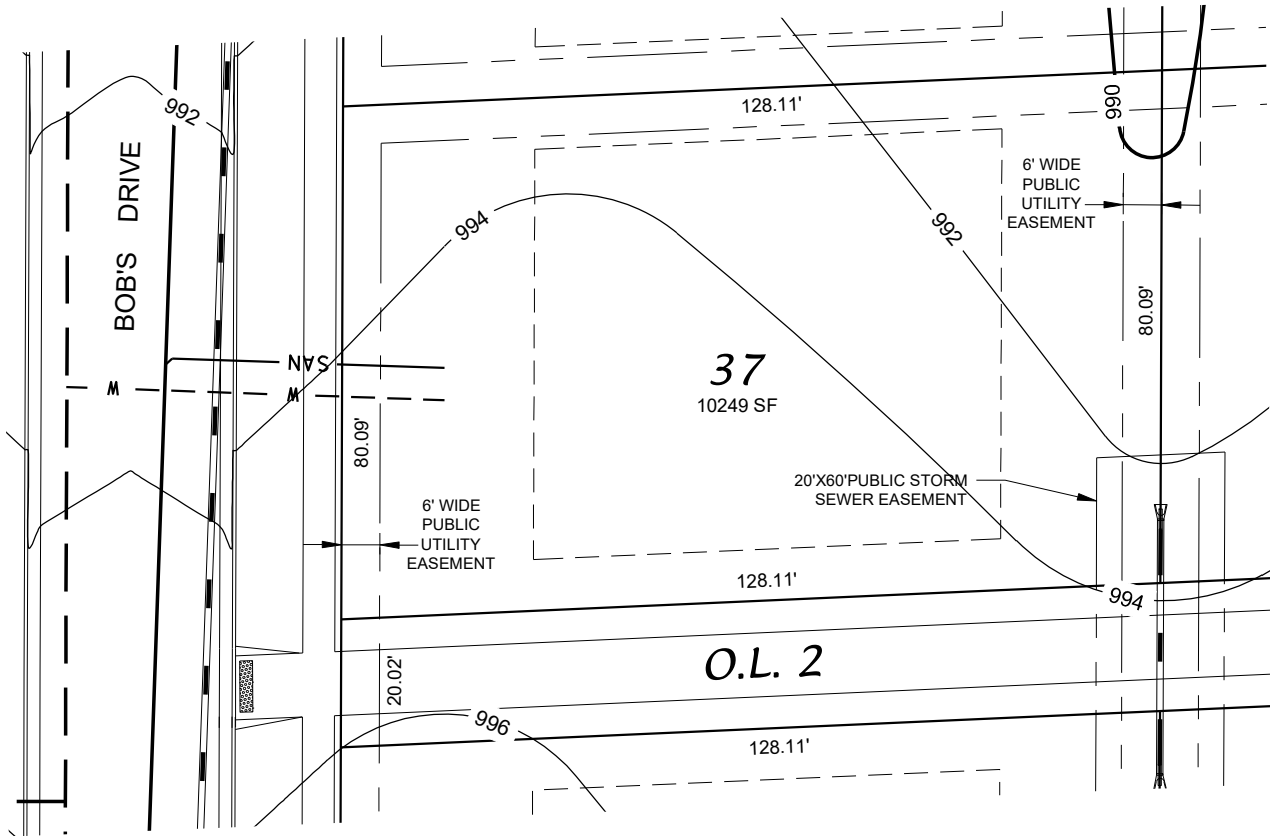

# Fahey Fields - Lot 37

FRONT YARD SETBACK: 30'  
 SIDE YARD SETBACK: 8'  
 STREET SIDE YARD SETBACK: 25'  
 REAR YARD SETBACK: 25'

**D'ONOFRIO KOTTKE AND ASSOCIATES, INC.**

7530 Westward Way, Madison, WI 53717  
 Phone: 608.833.7530 • Fax: 608.833.1089

**YOUR NATURAL RESOURCE FOR LAND DEVELOPMENT**

Scale 1" = 30'

DATE: 02-05-16  
 F.N.: 15-05-103  
 REV.

DRAWN BY: JMS

U:/USER/1505103/DRAWINGS/SALES MAPS.DWG