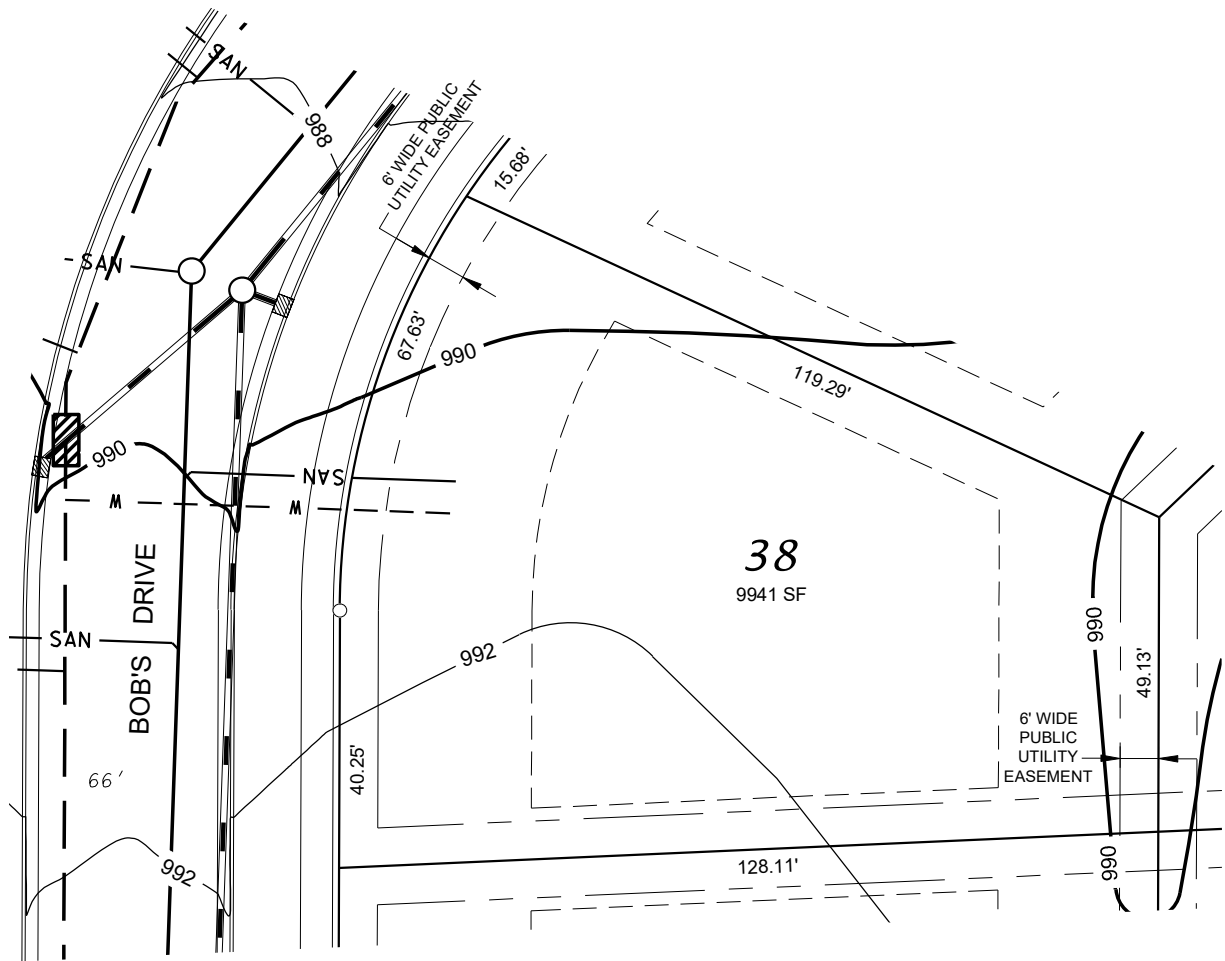

Fahey Fields - Lot 38

FRONT YARD SETBACK: 30'
 SIDE YARD SETBACK: 8'
 STREET SIDE YARD SETBACK: 25'
 REAR YARD SETBACK: 25'

D'ONOFRIO KOTTKE AND ASSOCIATES, INC.
 7530 Westward Way, Madison, WI 53717
 Phone: 608.833.7530 • Fax: 608.833.1089
 YOUR NATURAL RESOURCE FOR LAND DEVELOPMENT

DATE: 02-05-16
 F.N.: 15-05-103
 REV.

DRAWN BY: JMS