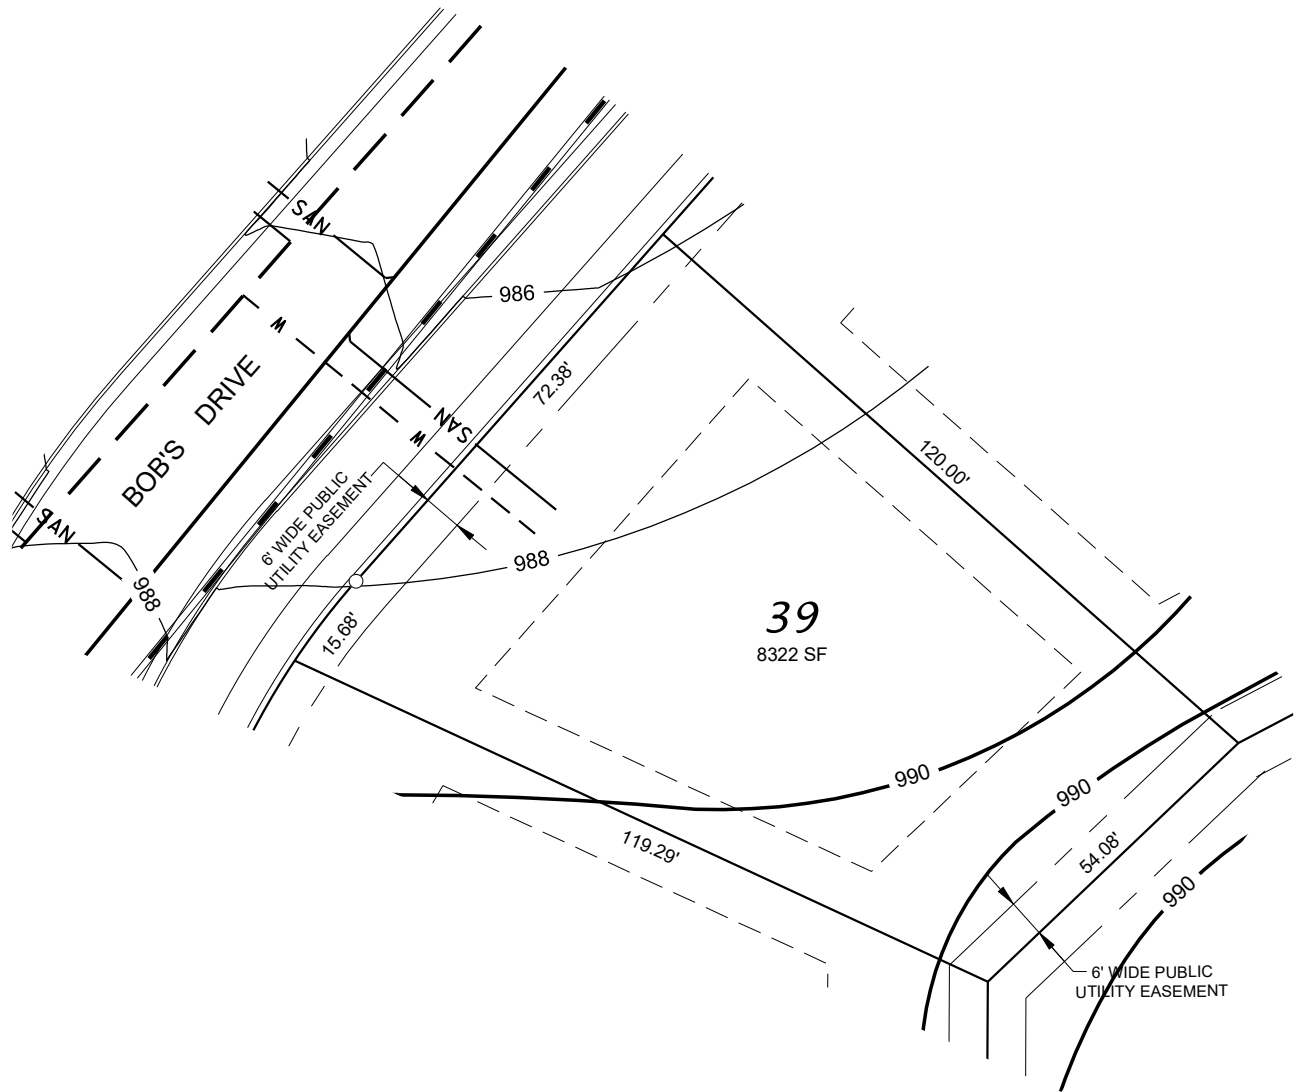

Fahey Fields - Lot 39

FRONT YARD SETBACK: 30'
 SIDE YARD SETBACK: 8'
 STREET SIDE YARD SETBACK: 25'
 REAR YARD SETBACK: 25'

D'ONOFRIO KOTTKE AND ASSOCIATES, INC.
 7530 Westward Way, Madison, WI 53717
 Phone: 608.833.7530 • Fax: 608.833.1089
 YOUR NATURAL RESOURCE FOR LAND DEVELOPMENT

DATE: 02-05-16
 F.N.: 15-05-103
 REV.

DRAWN BY: JMS