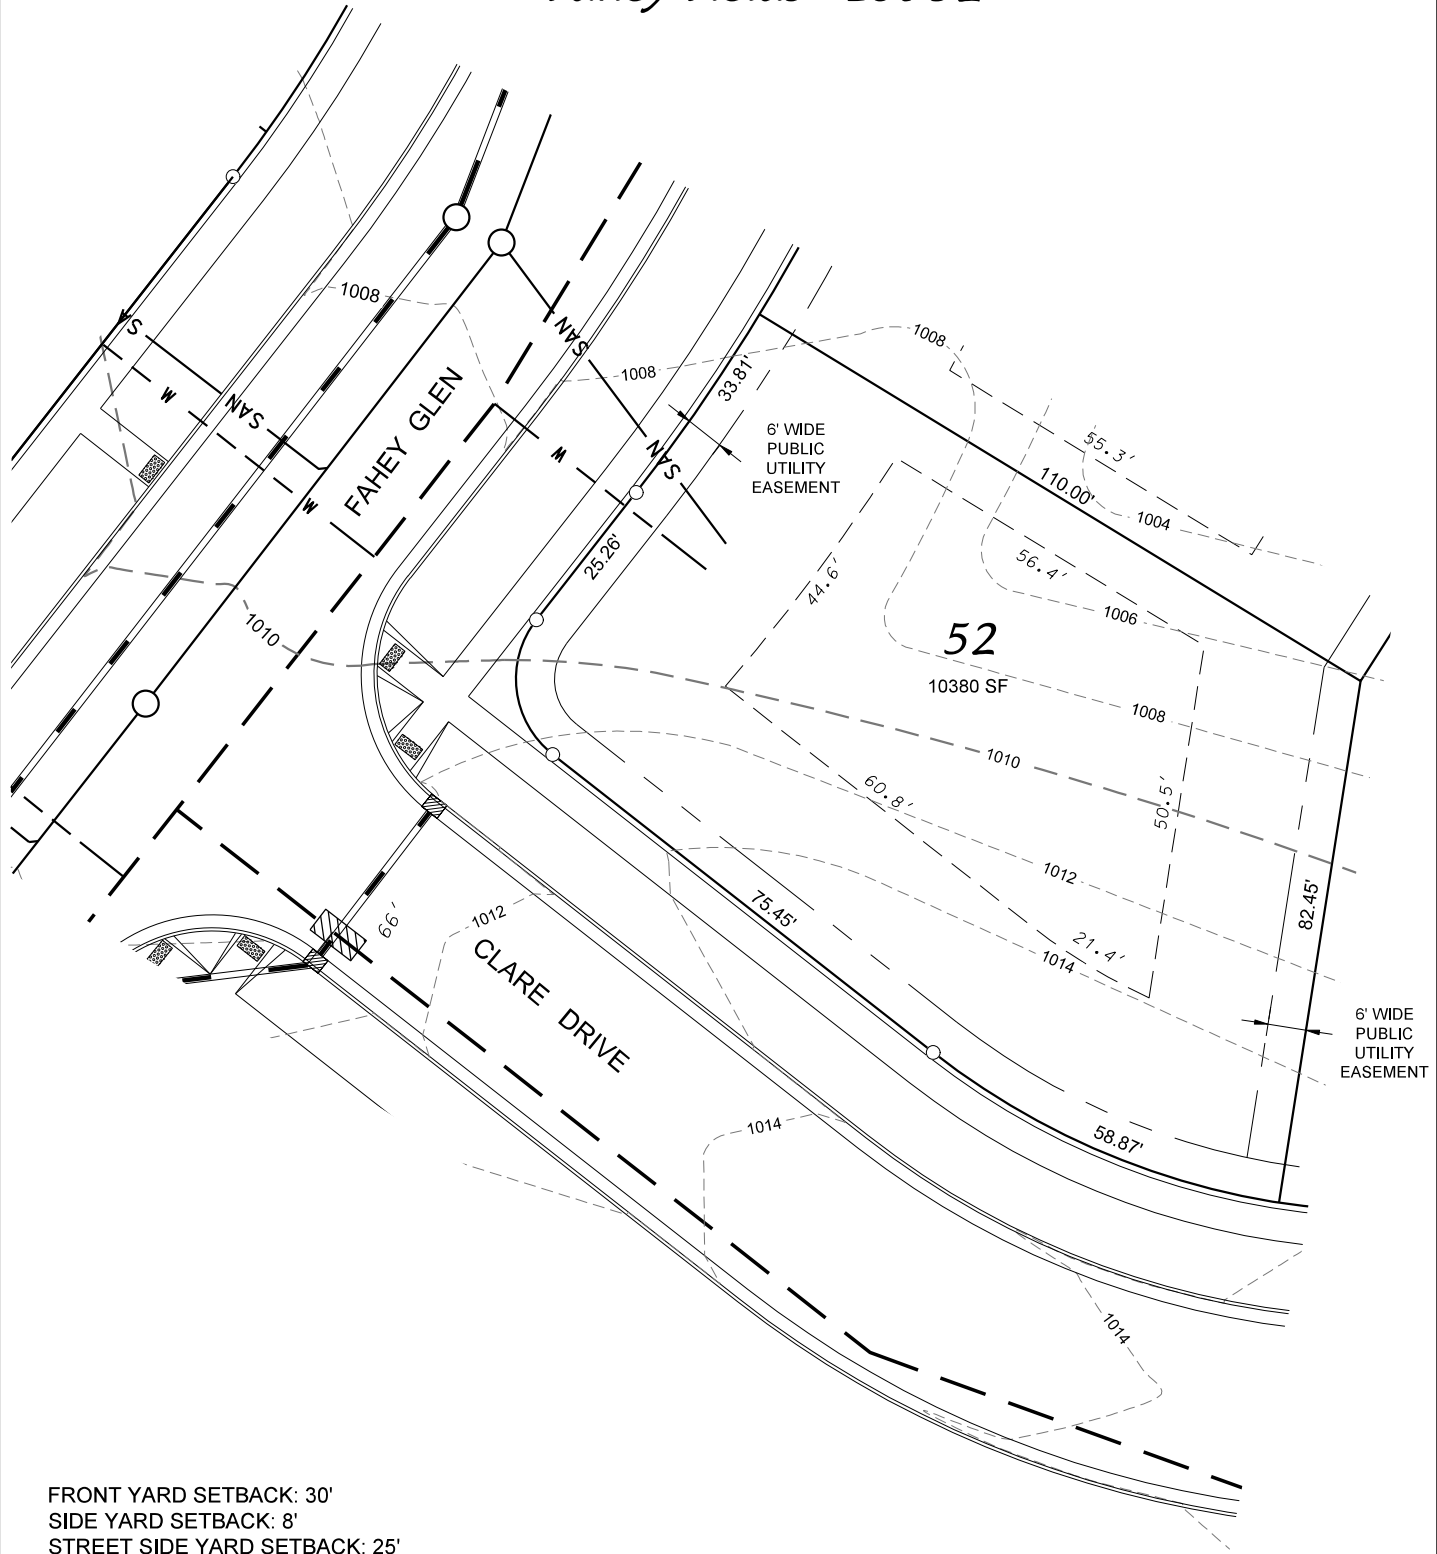

Fahey Fields - Lot 52

FRONT YARD SETBACK: 30'
 SIDE YARD SETBACK: 8'
 STREET SIDE YARD SETBACK: 25'
 REAR YARD SETBACK: 25'

D'ONOFRIO KOTTKE AND ASSOCIATES, INC.
 7530 Westward Way, Madison, WI 53717
 Phone: 608.833.7530 • Fax: 608.833.1089
 YOUR NATURAL RESOURCE FOR LAND DEVELOPMENT

DATE: 07-02-18
 F.N.: 17-05-157
 REV.

DRAWN BY: KRG
 U:/USER/1705157/DRAWINGS/SALES MAPS.DWG