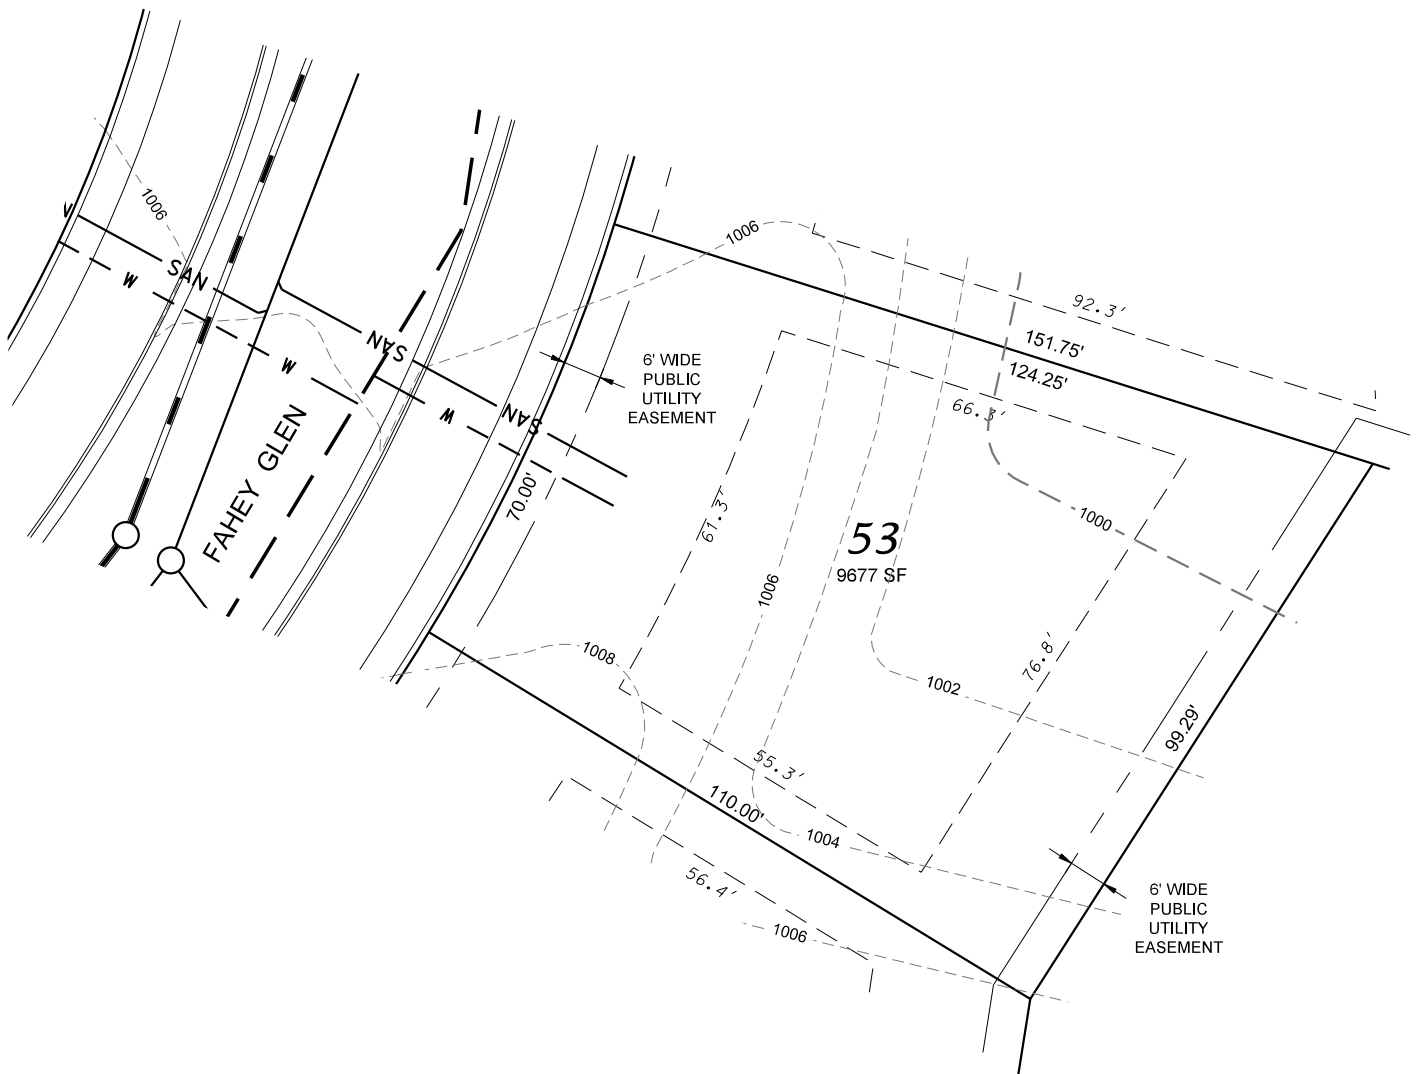

Fahey Fields - Lot 53

FRONT YARD SETBACK: 30'
 SIDE YARD SETBACK: 8'
 STREET SIDE YARD SETBACK: 25'
 REAR YARD SETBACK: 25'

D'ONOFRIO KOTTKE AND ASSOCIATES, INC.
 7530 Westward Way, Madison, WI 53717
 Phone: 608.833.7530 • Fax: 608.833.1089
 YOUR NATURAL RESOURCE FOR LAND DEVELOPMENT

0 30
 Scale 1" = 30'

DATE: 07-02-18
 F.N.: 17-05-157
 REV.

DRAWN BY: KRG