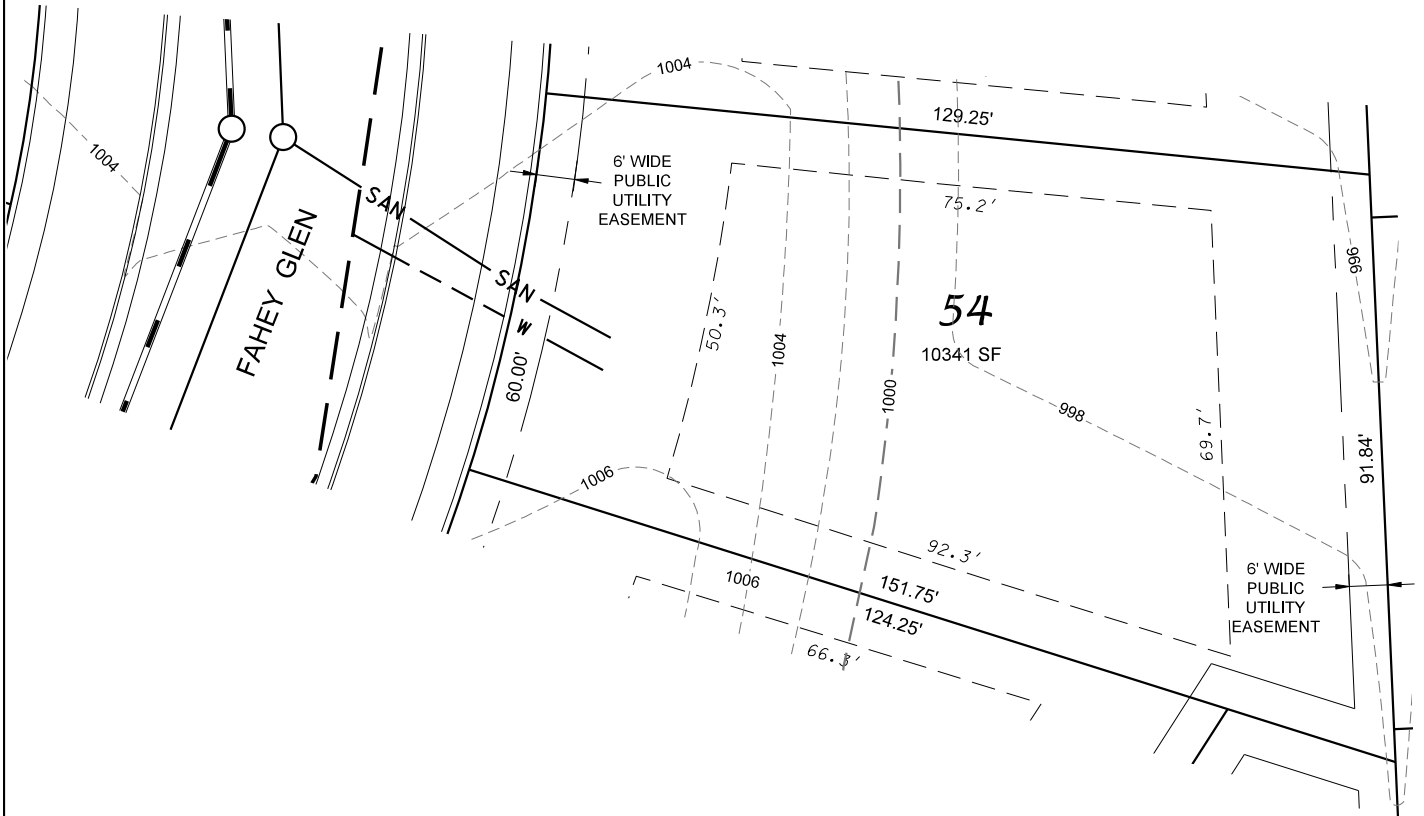

Fahey Fields - Lot 54

FRONT YARD SETBACK: 30'
 SIDE YARD SETBACK: 8'
 STREET SIDE YARD SETBACK: 25'
 REAR YARD SETBACK: 25'

D'ONOFRIO KOTTKE AND ASSOCIATES, INC.
 7530 Westward Way, Madison, WI 53717
 Phone: 608.833.7530 • Fax: 608.833.1089
 YOUR NATURAL RESOURCE FOR LAND DEVELOPMENT

DATE: 07-02-18
 F.N.: 17-05-157
 REV.

DRAWN BY: KRG
 U:/USER/1705157/DRAWINGS/SALES MAPS.DWG