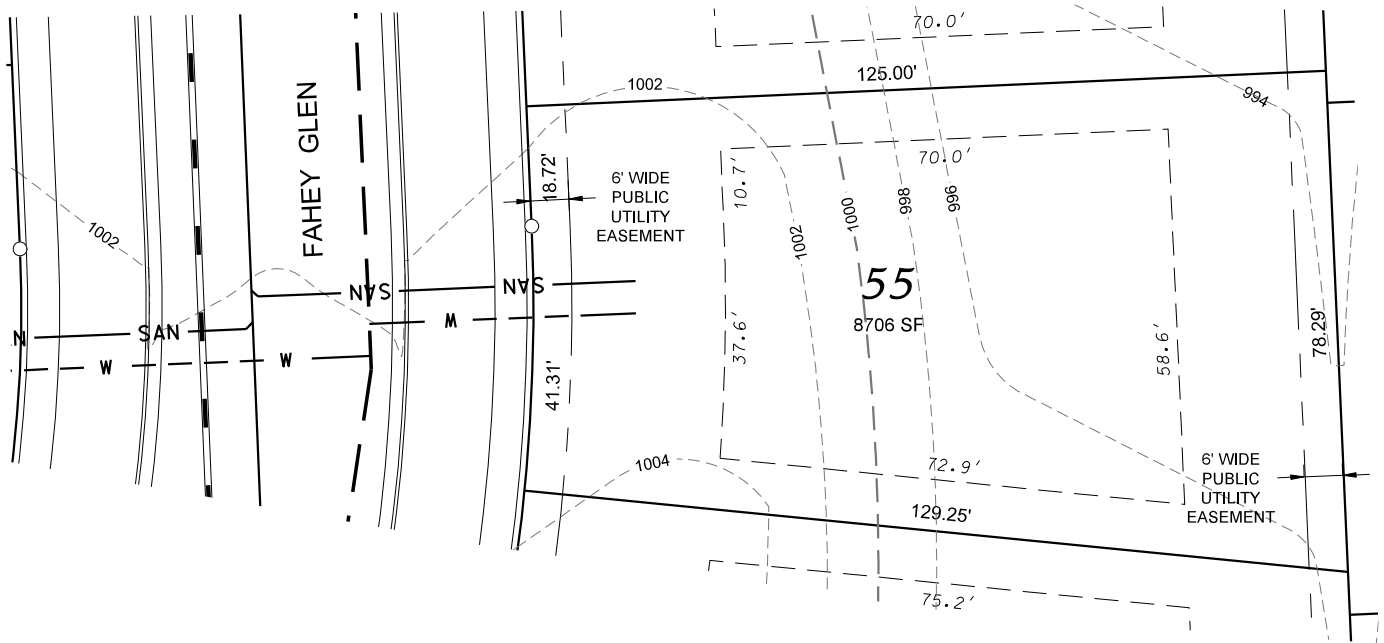

Fahey Fields - Lot 55

FRONT YARD SETBACK: 30'
 SIDE YARD SETBACK: 8'
 STREET SIDE YARD SETBACK: 25'
 REAR YARD SETBACK: 25'

D'ONOFRIO KOTTKE AND ASSOCIATES, INC.

7530 Westward Way, Madison, WI 53717
 Phone: 608.833.7530 • Fax: 608.833.1089
YOUR NATURAL RESOURCE FOR LAND DEVELOPMENT