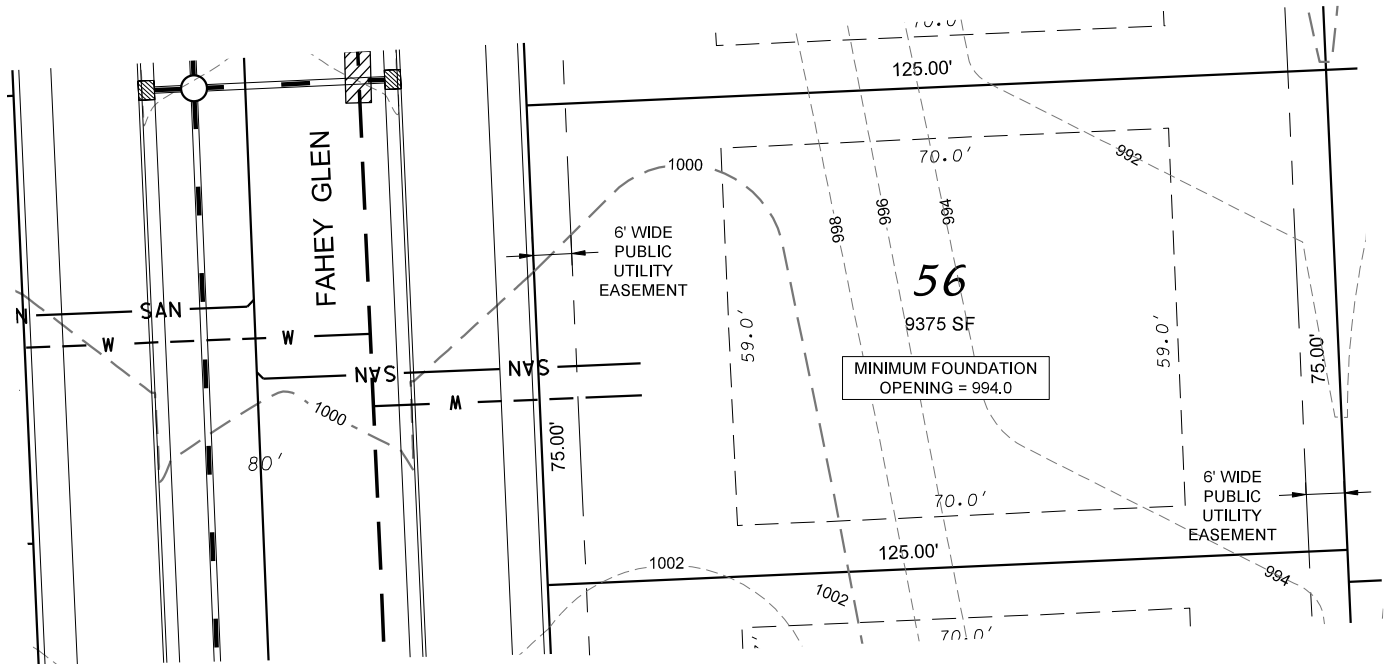

# Fahey Fields - Lot 56

FRONT YARD SETBACK: 30'  
SIDE YARD SETBACK: 8'  
STREET SIDE YARD SETBACK: 25'  
REAR YARD SETBACK: 25'

  
**D'ONOFRIO KOTTKE AND ASSOCIATES, INC.**  
7530 Westward Way, Madison, WI 53717  
Phone: 608.833.7530 • Fax: 608.833.1089  
**YOUR NATURAL RESOURCE FOR LAND DEVELOPMENT**

  
  
Scale 1" = 30'

DATE: 07-02-18  
F.N.: 17-05-157  
REV.

DRAWN BY: KRG