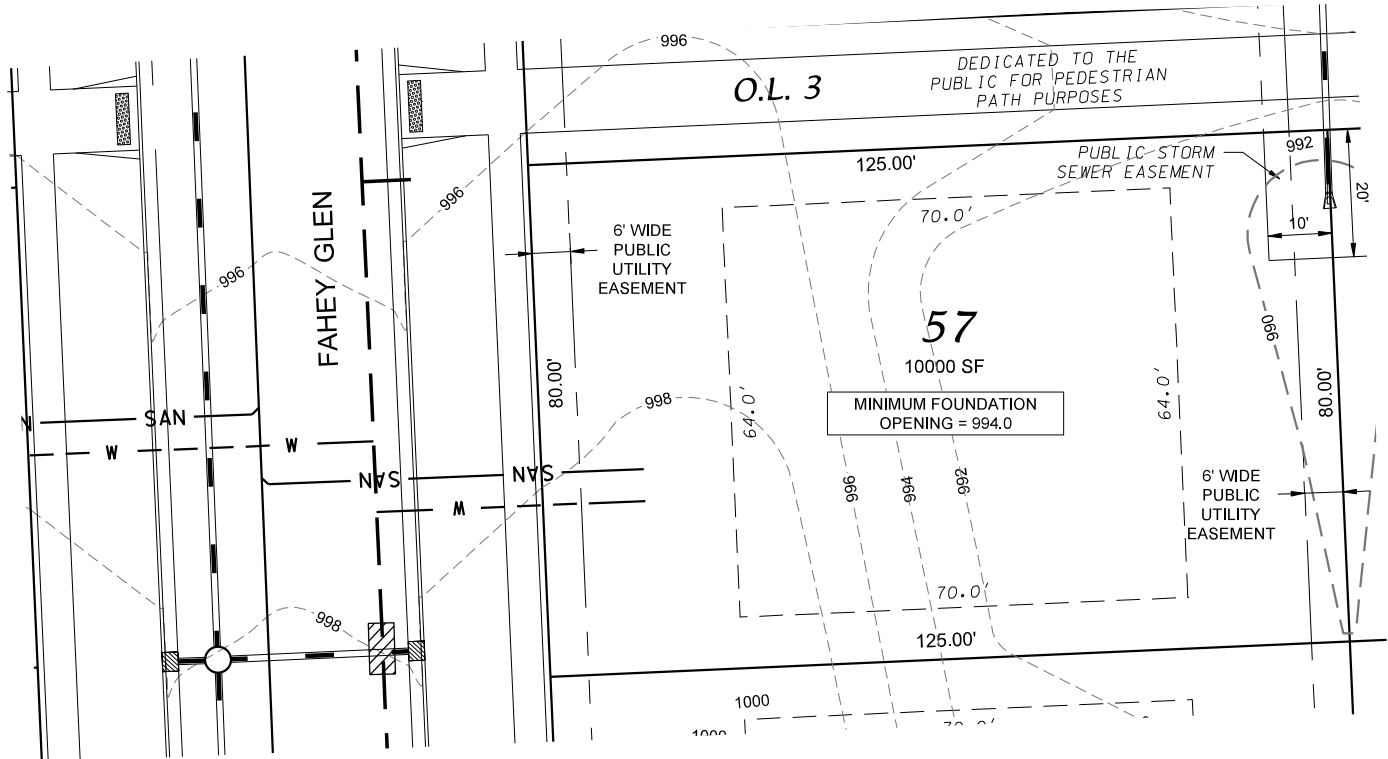

Fahey Fields - Lot 57

FRONT YARD SETBACK: 30'
 SIDE YARD SETBACK: 8'
 STREET SIDE YARD SETBACK: 25'
 REAR YARD SETBACK: 25'

D'ONOFRIO KOTTKE AND ASSOCIATES, INC.
 7530 Westward Way, Madison, WI 53717
 Phone: 608.833.7530 • Fax: 608.833.1089
 YOUR NATURAL RESOURCE FOR LAND DEVELOPMENT