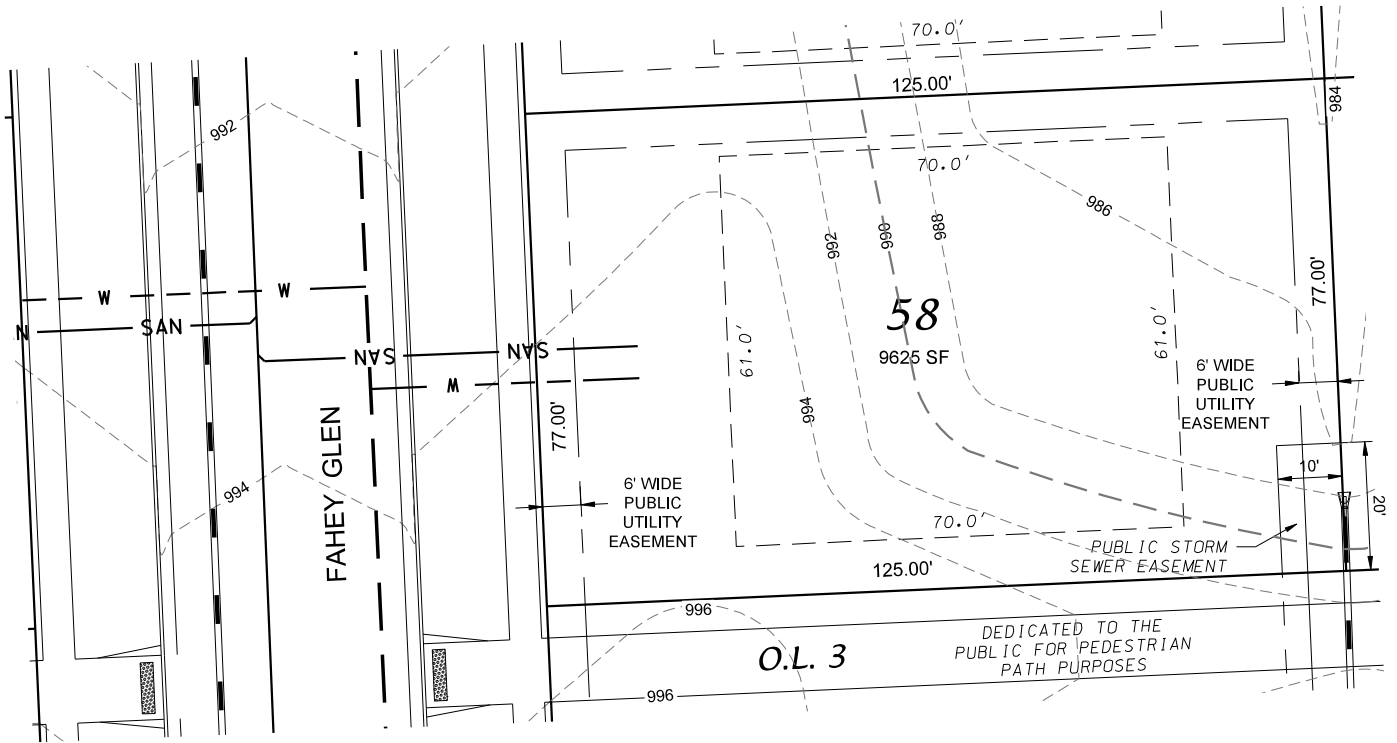

# Fahey Fields - Lot 58

FRONT YARD SETBACK: 30'  
 SIDE YARD SETBACK: 8'  
 STREET SIDE YARD SETBACK: 25'  
 REAR YARD SETBACK: 25'

**D'ONOFRIO KOTTKE AND ASSOCIATES, INC.**  
 7530 Westward Way, Madison, WI 53717  
 Phone: 608.833.7530 • Fax: 608.833.1089  
 YOUR NATURAL RESOURCE FOR LAND DEVELOPMENT

DATE: 07-02-18  
 F.N.: 17-05-157  
 REV.

DRAWN BY: KRG  
 U:/USER/1705157/DRAWINGS/SALES MAPS.DWG