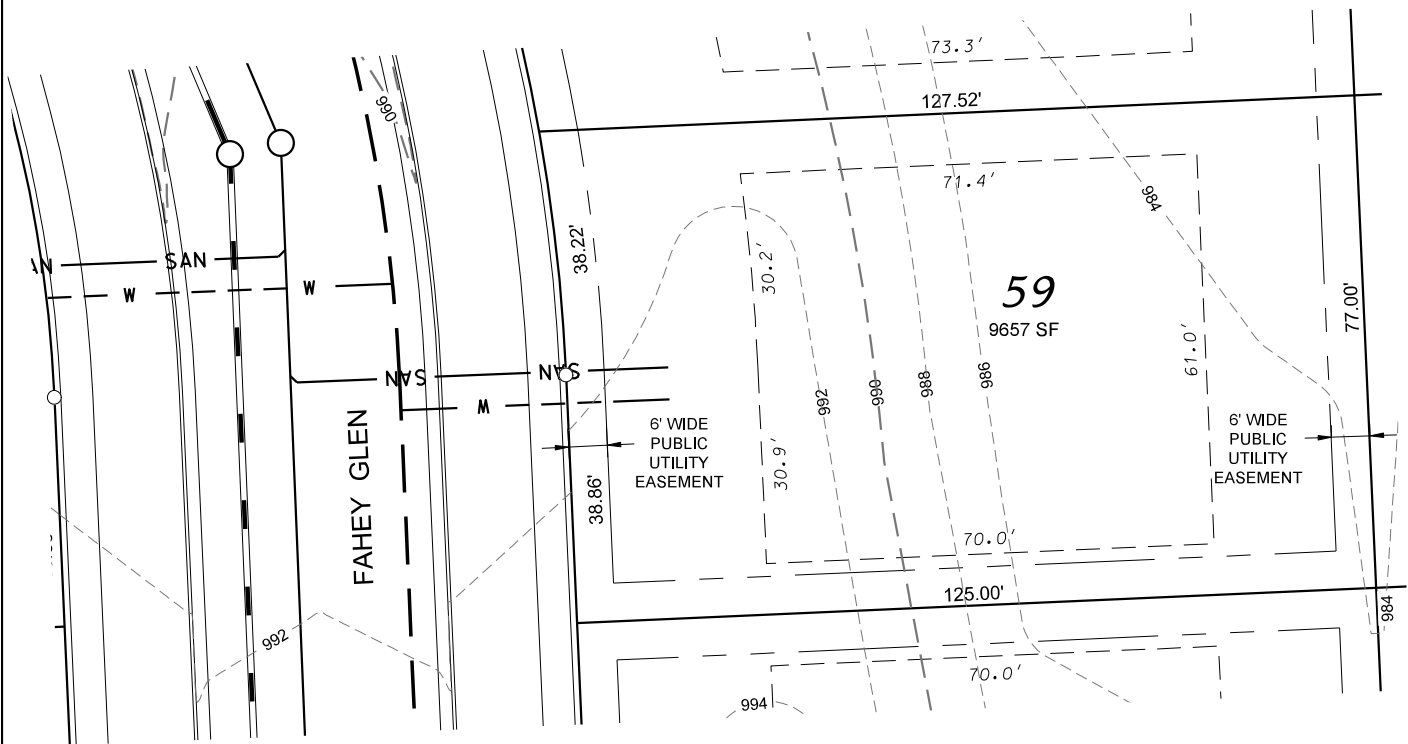

Fahey Fields - Lot 59

FRONT YARD SETBACK: 30'
 SIDE YARD SETBACK: 8'
 STREET SIDE YARD SETBACK: 25'
 REAR YARD SETBACK: 25'

D'ONOFRIO KOTTKE AND ASSOCIATES, INC.
 7530 Westward Way, Madison, WI 53717
 Phone: 608.833.7530 • Fax: 608.833.1089
 YOUR NATURAL RESOURCE FOR LAND DEVELOPMENT

DATE: 07-02-18
 F.N.: 17-05-157
 REV.

DRAWN BY: KRG
 U:/USER/1705157/DRAWINGS/SALES MAPS.DWG