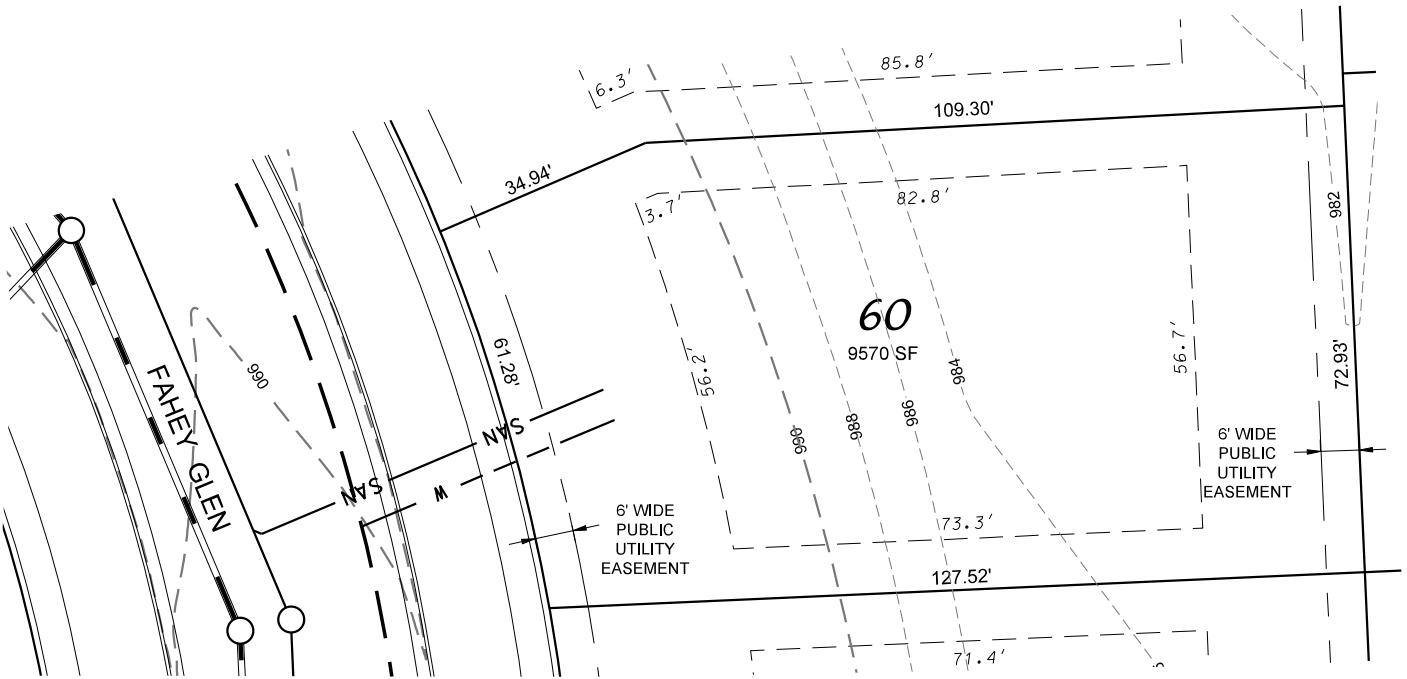

# Fahey Fields - Lot 60

FRONT YARD SETBACK: 30'  
 SIDE YARD SETBACK: 8'  
 STREET SIDE YARD SETBACK: 25'  
 REAR YARD SETBACK: 25'

  
**D'ONOFRIO KOTTKE AND ASSOCIATES, INC.**  
 7530 Westward Way, Madison, WI 53717  
 Phone: 608.833.7530 • Fax: 608.833.1089  
**YOUR NATURAL RESOURCE FOR LAND DEVELOPMENT**

DATE: 07-02-18  
 F.N.: 17-05-157  
 REV.

DRAWN BY: KRG  
 U:/USER/1705157/DRAWINGS/SALES MAPS.DWG