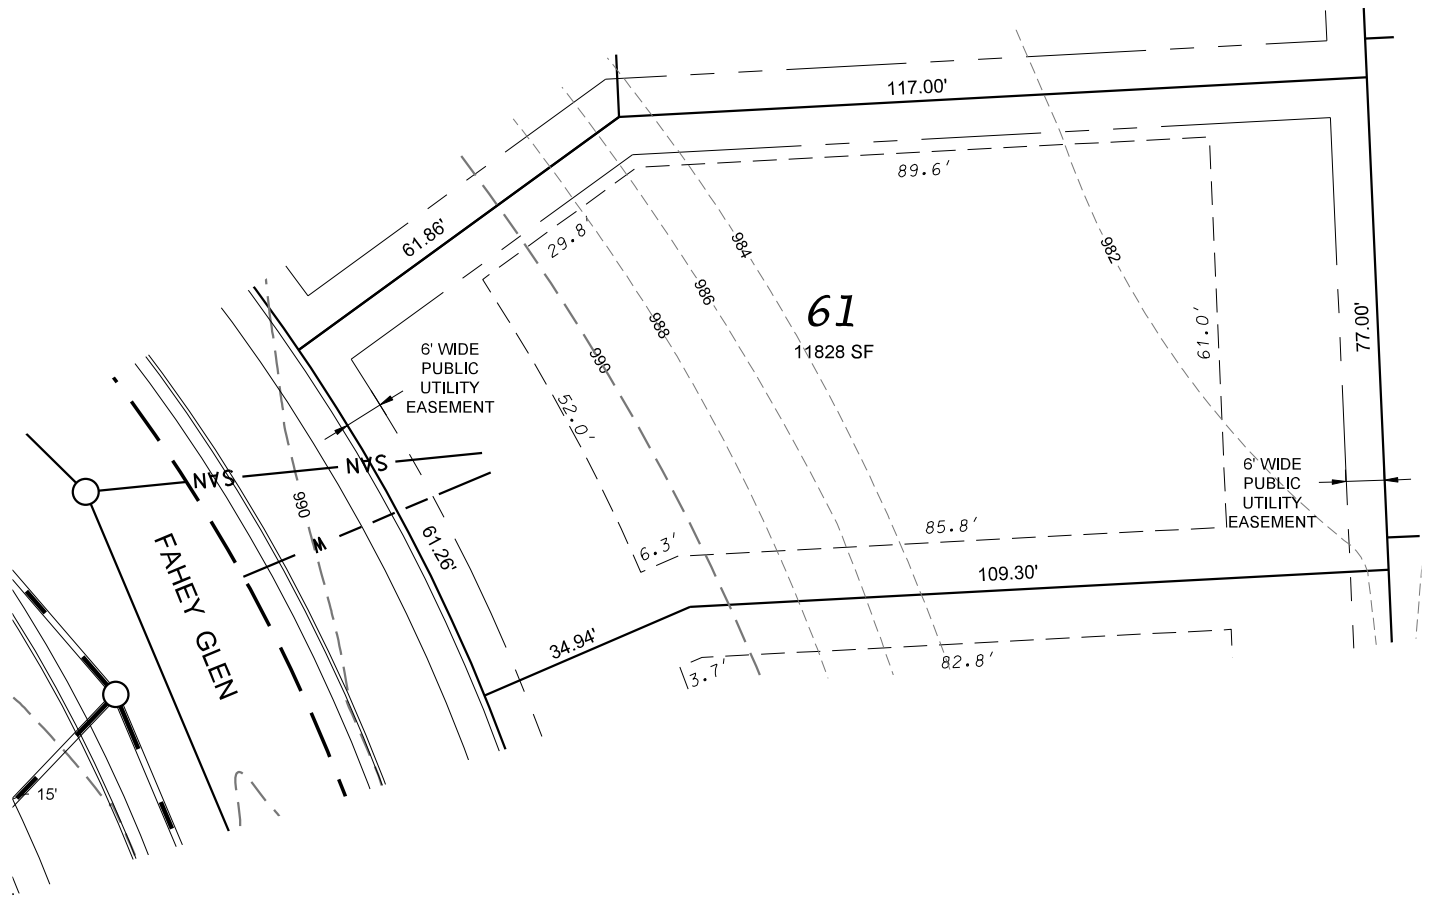

Fahey Fields - Lot 61

FRONT YARD SETBACK: 30'
 SIDE YARD SETBACK: 8'
 STREET SIDE YARD SETBACK: 25'
 REAR YARD SETBACK: 25'

D'ONOFRIO KOTTKE AND ASSOCIATES, INC.
 7530 Westward Way, Madison, WI 53717
 Phone: 608.833.7530 • Fax: 608.833.1089
YOUR NATURAL RESOURCE FOR LAND DEVELOPMENT

DATE: 07-02-18
 F.N.: 17-05-157
 REV.

DRAWN BY: KRG
 U:/USER/1705157/DRAWINGS/SALES MAPS.DWG